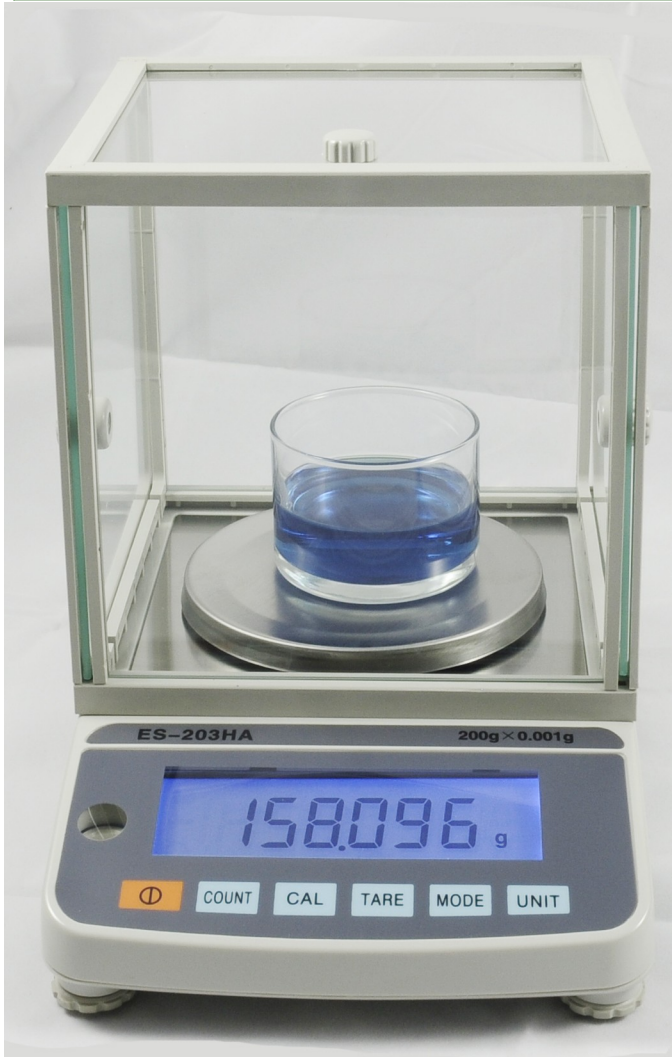

INFINITY ES-HA

Precision Balance 1mg

FEATURES

- * **0.001g readability**
- * **Capacity 100g, 200g, 300g**
- * **Built for reliability**
- * **User friendly simple operation**
- * **Multiple weighing units
g, oz, dwt, lb, ct**
- * **Counting functions**
- * **External Calibration
calibration mass supplied**
- * **Fast rapid responses**
- * **Full glass draft shield**
- * **RS232 output**

Specifications

MODEL	ES-103HA	ES-203HA	ES-303HA
Weighing capacity and readability (g)	100×0.001	200×0.001	300×0.001
Tare range	0-100g	0-200g	0-300g
Overload capacity	Maximum capacity+9e		
Time of stabilizing (s)	3		
Applicable temperature rang	10-35°C		
Power source	AC adapter (supplied with balance); or 6 AA Batteries (not included)		
Pan size (mm)	φ120		
Housing dimension (mm)	251 (L) × 172 (W) × 58 (H)		
Net weight	1.05kg		