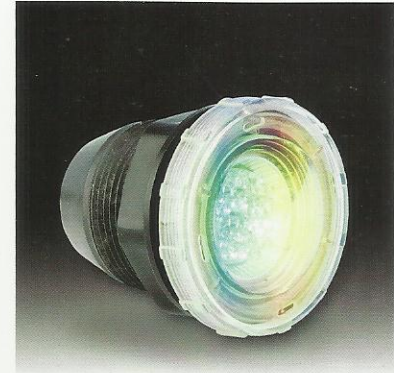

Plastic Spa Light: P50 Series

Features

- Material: Plastic
- Cable: 1.5m
- Waterproof: IP68
- Installation: Wall Mounted (Housing type)

| Code | Model No | Description | Watt/Voltage | Lumination (LUX) | Remarks |
|----------|----------|------------------------------|--------------|---|---------------------------------|
| 88040101 | UL-P50 | MR16 Halogen lamp SPA light | 20W / 12V | 220(Red) 260(Green) 100(Blue) 700(No lens) | Colour lens (Red/Green/Blue) |
| 88041101 | LED-P50 | MR16 (18Bulbs) LED SPA light | 1W / 12V | 120(Colour) 70(White) | Auto Colour Change / White |

Gradual Colour Change

UL-P50

LED-P50

RoHS COMPLIANT 2002/95/EC

LED Panel & Light bulb for P300 Series

| Code | Model No | Description | Watt/Voltage | Lumination (LUX) | Remarks |
|----------|----------|-----------------------------------|--------------|------------------|---------------------------------|
| 01150046 | N/A | Concrete Housing for UL-P50 Light | - | - | 50mm |
| 04011016 | N/A | MR16 Two-pin 18LEDs Bulb | 1W / 12V | N/A | Auto Colour Change |
| 04011015 | N/A | MR16 Two-pin 18LEDs Bulb | 1W / 12V | - | White Colour |
| 04011001 | N/A | MR16 Halogen lamp | 20W / 12V | N/A | Colour lens (Red/Green/Blue) |

Concrete Housing for UL-P50 Light

MR16 Two-pin 18LEDs Bulb

MR16 Halogen lamp