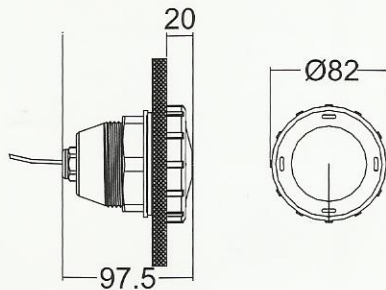

Plastic Spa Light: P50 Series

Features

- Material: Plastic
- Cable: 1.5m
- Waterproof: IP68
- Installation: Wall Mounted (Housing type)

| Code | Model No | Description | Watt/Voltage | Lumination (LUX) | Remarks |
|----------|----------|------------------------------|--------------|---|---------------------------------|
| 88040101 | UL-P50 | MR16 Halogen lamp SPA light | 20W / 12V | 220(Red) 260(Green) 100(Blue) 700(No lens) | Colour lens (Red/Green/Blue) |
| 88041101 | LED-P50 | MR16 (18Bulbs) LED SPA light | 1W / 12V | 120(Colour) 70(White) | Auto Colour Change / White |

Gradual Colour Change

UL-P50

LED-P50

RoHS COMPLIANT 2002/95/EC

LED Panel & Light bulb for P300 Series

| Code | Model No | Description | Watt/Voltage | Lumination (LUX) | Remarks |
|----------|----------|-----------------------------------|--------------|------------------|---------------------------------|
| 01150046 | N/A | Concrete Housing for UL-P50 Light | - | - | 50mm |
| 04011016 | N/A | MR16 Two-pin 18LEDs Bulb | 1W / 12V | N/A | Auto Colour Change |
| 04011015 | N/A | MR16 Two-pin 18LEDs Bulb | 1W / 12V | - | White Colour |
| 04011001 | N/A | MR16 Halogen lamp | 20W / 12V | N/A | Colour lens (Red/Green/Blue) |