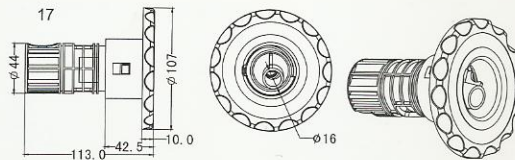

## SMOOTH FACE STANDARD JET

Model	Code	Colour	Material	Flowrate (L/min)
EM0044	88090812	White	ABS	17
EM0044	88090802	Grey	ABS	17
EM0044	88090804	S.S Cover	ABS & 304 COVER	17

## STANDARD JET

Model	Code	Colour	Material	Flowrate (L/min)
EM0064	88090612	White	ABS	17
EM0064	88090602	Grey	ABS	17

## SWIRL JET

Model	Code	Colour	Material	Flowrate (L/min)
EM0018	88090712	White	ABS	17
EM0018	88090702	Grey	ABS	17