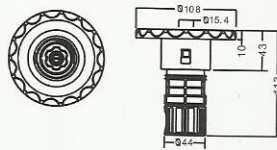

STANDARD JET

Model	Code	Colour	Material	Flowrate (L/min)
EM0064	88090612	White	ABS	17
EM0064	88090602	Grey	ABS	17