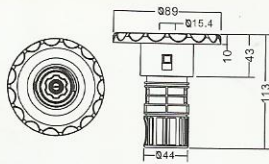

## SMOOTH FACE STANDARD JET

Model	Code	Colour	Material	Flowrate (L/min)
EM0044	88090812	White	ABS	17
EM0044	88090802	Grey	ABS	17
EM0044	88090804	S.S Cover	ABS & 304 COVER	17