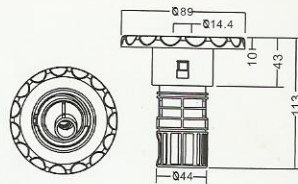

## STANDARD JET

Model	Code	Colour	Material	Flowrate (L/min)
EM0064	88090612	White	ABS	17
EM0064	88090602	Grey	ABS	17

## SWIRL JET

Model	Code	Colour	Material	Flowrate (L/min)
EM0018	88090712	White	ABS	17
EM0018	88090702	Grey	ABS	17

## SWIRL JET

Model	Code	Colour	Material	Flowrate (L/min)
EM0028	88090512	White	ABS	17
EM0028	88090502	Grey	ABS	17