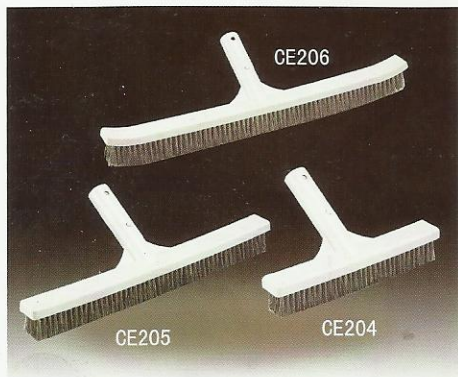

**Venturi Vacuum**

Code: 88050305  
 Model No: CE303  
 Description: Venturi Vacuum Head with 3 x 0.6M Pole

**Hand Skimmer and Leaf Rake**

Code: 88050101  
 Model No: CE101  
 Description: Hand Skimmer & Leaf Rake

Code: 88050102  
 Model No: CE102  
 Description: Standard Hand Skimmer

Code: 88050103  
 Model No: CE105  
 Description: Economy Hand Skimmer

**PLASTIC BRUSHES**

Code: 88050201  
 Model No: CE201  
 Description: 18" Plastic Brush

Code: 88050202  
 Model No: CE202  
 Description: 9" Plastic Brush

Code: 88050203  
 Model No: CE203  
 Description: 14" Plastic Brush

**STAINLESS STEEL ALGAE BRUSHES**

Code: 88050204  
 Model No: CE204  
 Description: 9" Stainless Steel Algae Brush