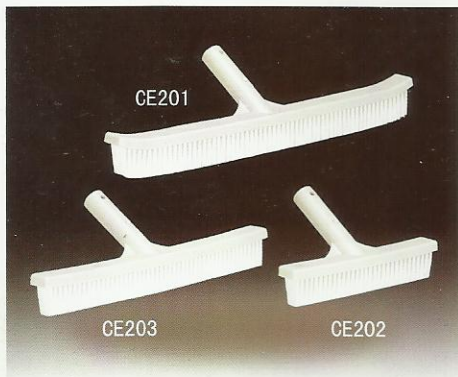

**Venturi Vacuum**

Code: 88050305  
 Model No: CE303  
 Description: Venturi Vacuum Head with 3 x 0.6M Pole

**Hand Skimmer and Leaf Rake**

Code: 88050101  
 Model No: CE101  
 Description: Hand Skimmer & Leaf Rake

Code: 88050102  
 Model No: CE102  
 Description: Standard Hand Skimmer

Code: 88050103  
 Model No: CE105  
 Description: Economy Hand Skimmer

**PLASTIC BRUSHES**

Code: 88050201  
 Model No: CE201  
 Description: 18" Plastic Brush