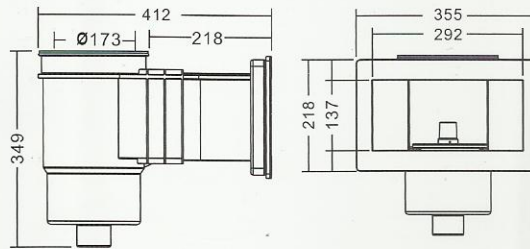

STANDARD WALL SKIMMER

Model	Code	Colour	Material	Annotation	Connection	Flowrate (L/min)
EM0010-RV	88150112	White	ABS	Vinyl Pool	1-1/2" Threaded	150
EM0010-RC	88150212	White	ABS	Concrete Pool	1-1/2" Threaded	150

WIDE MOUTH WALL SKIMMER

Model	Code	Colour	Material	Annotation	Connection	Flowrate (L/min)
EM0020-RV	88150512	White	ABS	Vinyl Pool	1-1/2" Threaded	150
EM0020-RC	88150612	White	ABS	Concrete Pool	1-1/2" Threaded	150