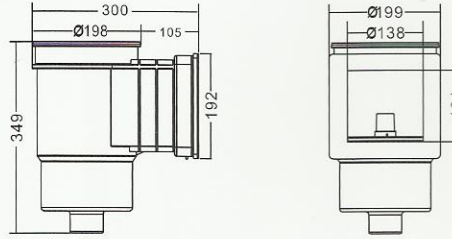

STANDARD WALL SKIMMER

Model	Code	Colour	Material	Annotation	Connection	Flowrate (L/min)
EM0010-RV	88150112	White	ABS	Vinyl Pool	1-1/2" Threaded	150
EM0010-RC	88150212	White	ABS	Concrete Pool	1-1/2" Threaded	150

WIDE MOUTH WALL SKIMMER

Model	Code	Colour	Material	Annotation	Connection	Flowrate (L/min)
EM0020-RV	88150512	White	ABS	Vinyl Pool	1-1/2" Threaded	150
EM0020-RC	88150612	White	ABS	Concrete Pool	1-1/2" Threaded	150

Features

- Suitable for 1.5" and 2" piping
- Knockout overflow / fill port
- Durable, corrosion-proof unibody construction
- Large debris collection basket
- Snap-in and removable weir
- Optional stackable extension collar allows infinite vertical height
- Optional stackable extension throat allows infinite horizontal length

STANDARD WALL SKIMMER

Model	Code	Colour	Material	Description
EM0030-RV	88150912	White	ABS	Standard Wall Skimmer (Round Cover) Vinyl Pool
EM0030-RC	88151012	White	ABS	Standard Wall Skimmer (Round Cover) Concrete Pool
EM0030-SV	88151112	White	ABS	Standard Wall Skimmer (Square Cover) Vinyl Pool
EM0030-SC	88151212	White	ABS	Standard Wall Skimmer (Square Cover) Concrete Pool