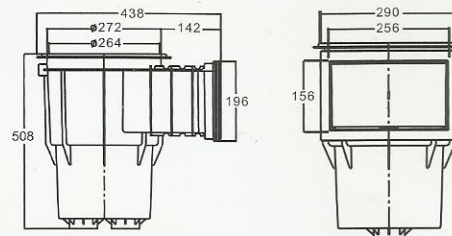

WIDE MOUTH WALL SKIMMER

Model	Code	Colour	Material	Annotation	Connection	Flowrate (L/min)
EM0020-RV	88150512	White	ABS	Vinyl Pool	1-1/2" Threaded	150
EM0020-RC	88150612	White	ABS	Concrete Pool	1-1/2" Threaded	150

STANDARD WALL SKIMMER

Model	Code	Colour	Material	Description
EM0030-RV	88150912	White	ABS	Standard Wall Skimmer (Round Cover) Vinyl Pool
EM0030-RC	88151012	White	ABS	Standard Wall Skimmer (Round Cover) Concrete Pool
EM0030-SV	88151112	White	ABS	Standard Wall Skimmer (Square Cover) Vinyl Pool
EM0030-SC	88151212	White	ABS	Standard Wall Skimmer (Square Cover) Concrete Pool