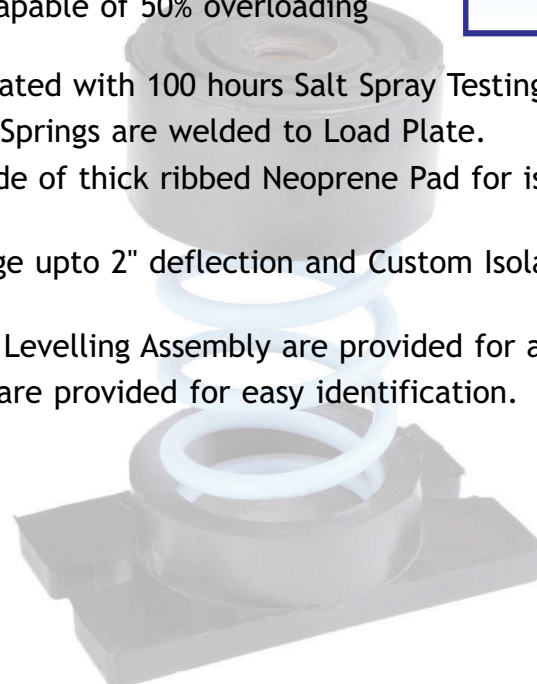

Open Spring Mounts - Rubber Based 25 mm Standard Deflection

Catalogue Number : 9000110 : Rev. 01 Dated 07-10-2014

1. Compliance:

- a) Designed to BS 1726 -1 : 1987
- b) Tolerance to BS 1726-1 : 2002
- c) SAE and Ashrae Guidelines for Vibration Isolation

2. Application:

- a) Centrifugal axial fans, Air Handling Units, small compressors.

3. Product Features:

- a) Laterally Stable Springs are designed to prevent Spring Buckling and capable of 50% overloading capacity.
- b) Springs are powder coated with 100 hours Salt Spray Testing conforming to ASTM B-117.
- c) In heavier capacities, Springs are welded to Load Plate.
- d) Bottom Plates are made of thick ribbed Neoprene Pad for isolation of noise / vibration and non skid base.
- e) Standard Product Range upto 2" deflection and Custom Isolators with higher deflections are available.
- f) Upper Load Plate and Levelling Assembly are provided for accurate Leveling.
- g) Colour Coded Springs are provided for easy identification.

4. Selection / Ordering:

- a) Static Load

5. Installation Guide lines:

- a) Included in packing.

Selection Table for 25 mm Deflection Open Spring Mounts (Table No: C-24-01)

Isolator Model	Rated Load (kg)	Colour Code	Dimensions (mm)					
			L	W	H*	BC	D	d
SOSM-A25	25	Green	86	56	110	73	M10	M8
SOSM-A50	50	Black						
SOSM-A75	75	Yellow						
SOSM-A100	100	Blue	86	56	118	73	M10	M8
SOSM-A150	150	Grey						
SOSM-A200	200	Orange						
SOSM-B200	200	Black	100	65	124	85	M10	M10
SOSM-B250	250	Yellow						
SOSM-B300	300	Blue						
SOSM-B400	400	Grey						
SOSM-C400	400	Brown	130	76	132	110	M12	M12
SOSM-C500	500	Grey						
SOSM-C600	600	Orange						
SOSM-C700	700	Green	130	76	138	110	M12	M12
SOSM-C800	800	Pink						
SOSM-C1000	1000	White						
SOSM-C1200	1200	Purple						
SOSM-C1400	1400	Purple/Yellow						
SOSM-C1600	1600	Purple/White						