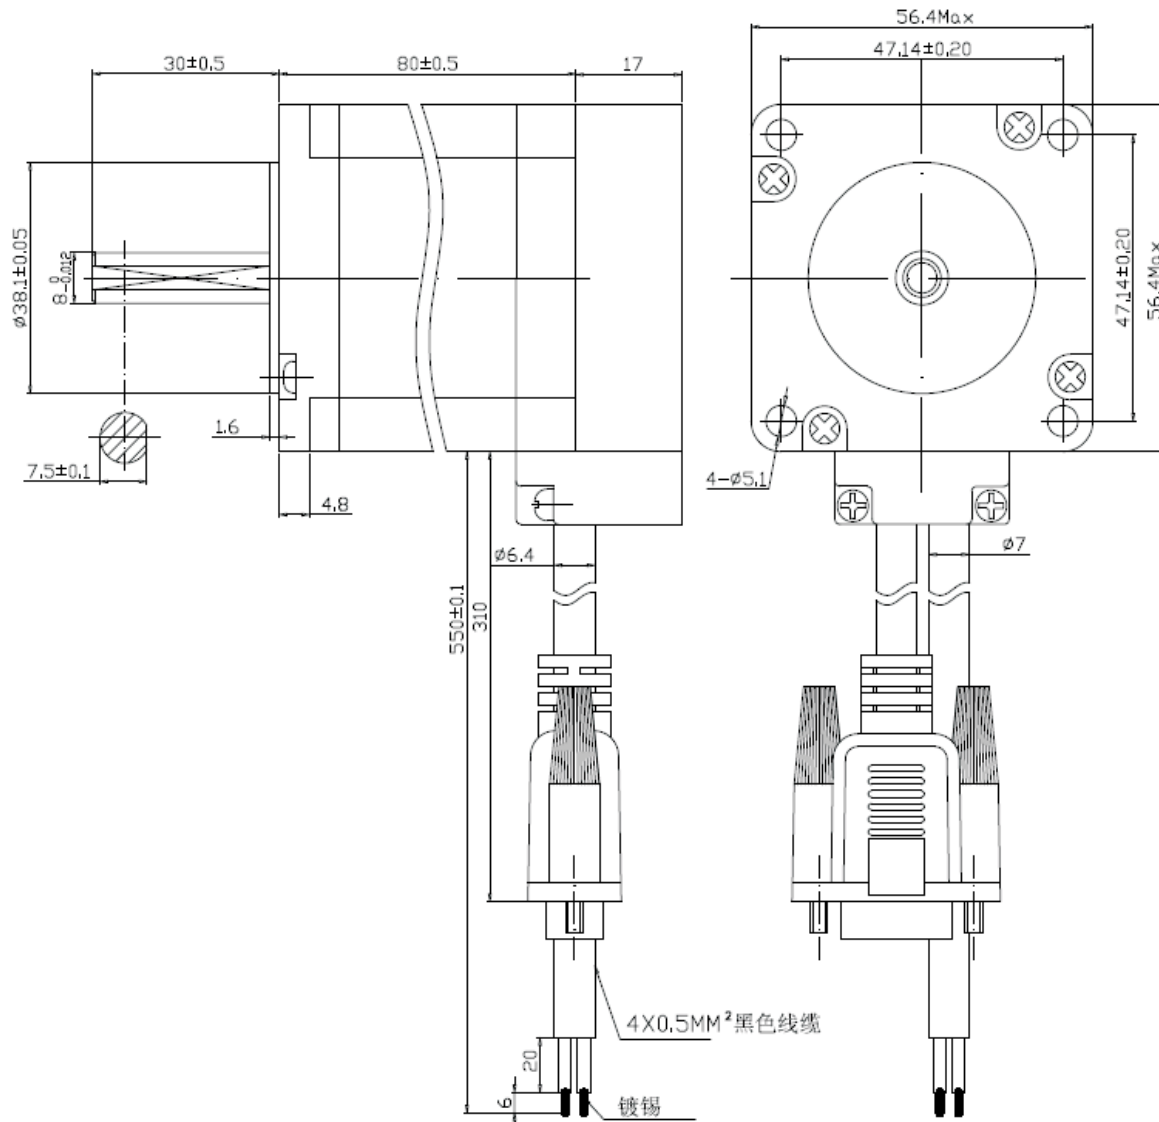

STEPPING MOTORS TYPE 57BHP80-58A-30MP

COMMON RATINGS		SPECIFICATIONS		Wiring Diagram 
STEP ANGLE	1.2°±5%	VOLTAGE	3.5V	
PHASES	3phases	CURRENT	5.8A	
INSULATION RESISTANCE	100Mohm (500VDC)	INDUCTANCE	1.3mH±20%	
CLASS OF INSULATION	B level	RESISTANCE	0.6Ω±10%	
WEIGHT		HOLDING TORQUE	15Kg. cm	

DIMENSION

units:mm

DJ. 57BHP80. 58A. 30MP