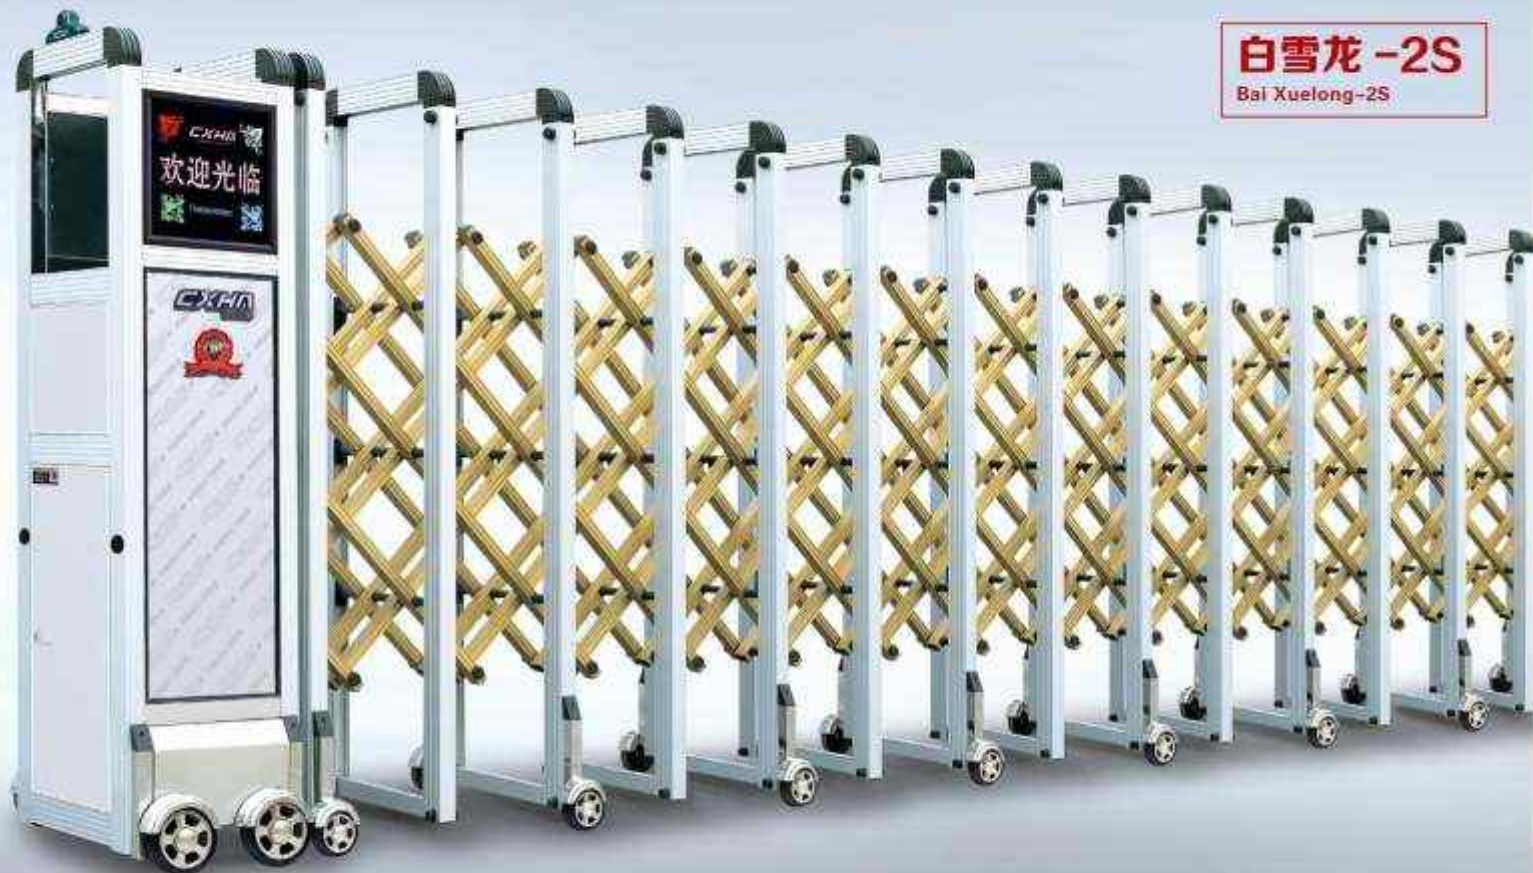

白雪龙-2S

Bai Xuelong-2S