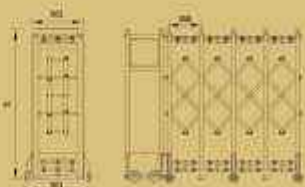

CHUANGXINHENGAN GATE FASHION SERIES

● 时尚系列