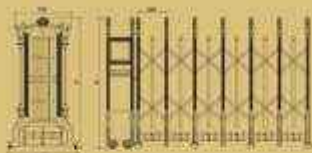

CXHM

中国·创新智能门业