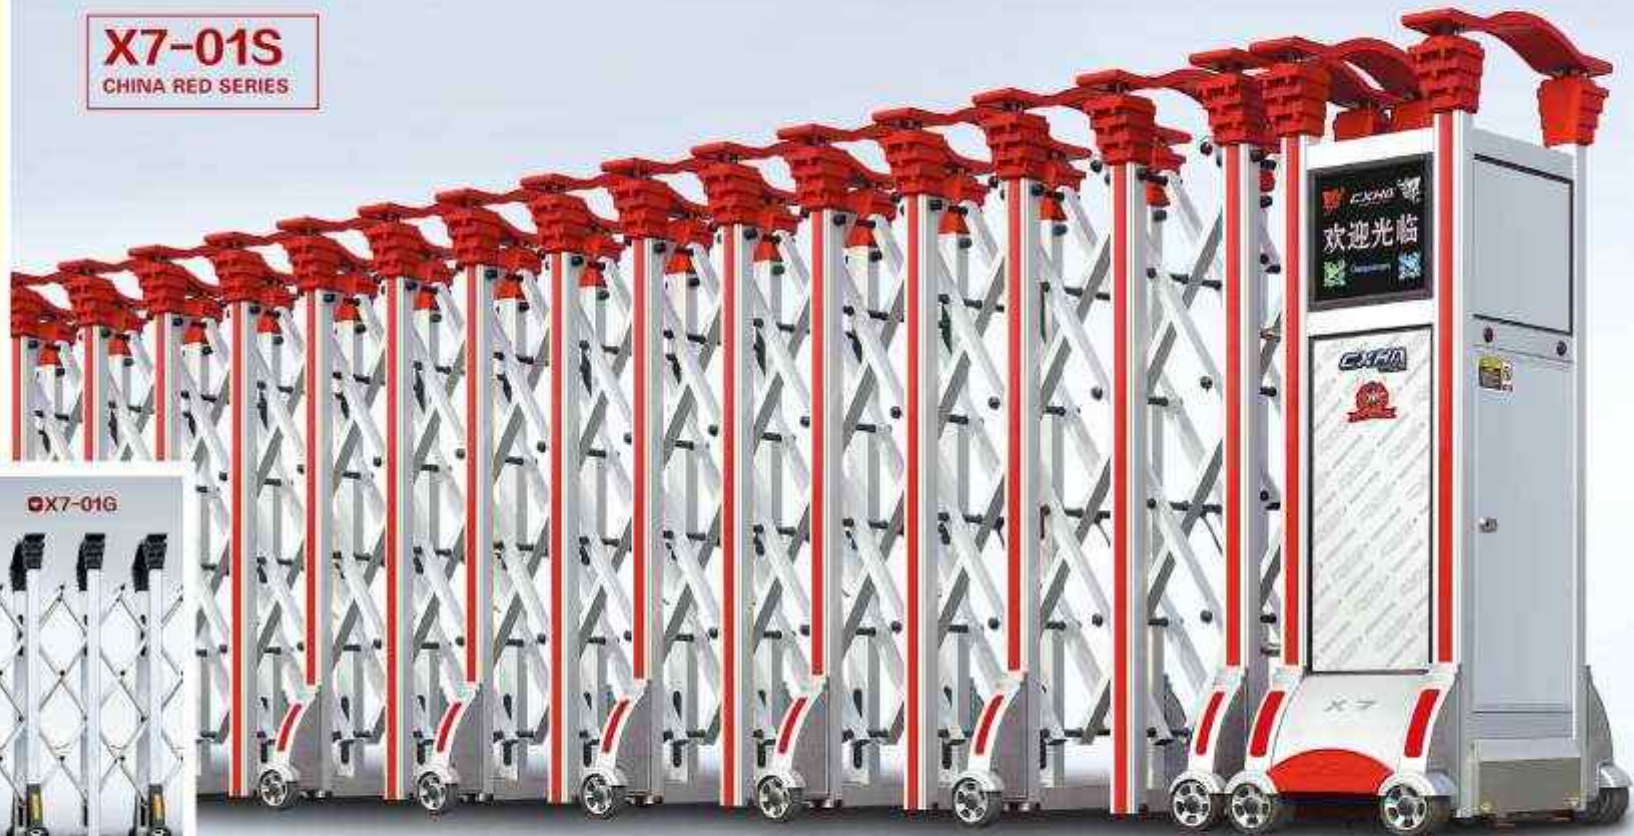

CXHM
中国·创新恒安门业

CHUANGXINHENGAN GATE
CHINA RED SERIES

● 中国红系列

产品造型独特新颖，融入现代时尚元素，装饰大方，结构严谨稳固，每个单元均采用优质合金，经人眼视觉的视觉效果，线条流畅，平整之中蕴藏着不凡气质，让您在不经意间领略到产品的魅力。产品采用最新行走系统，运行平稳，他人视觉之上，更觉尊贵，于您更快捷和舒适的通行。

X7-01S
CHINA RED SERIES