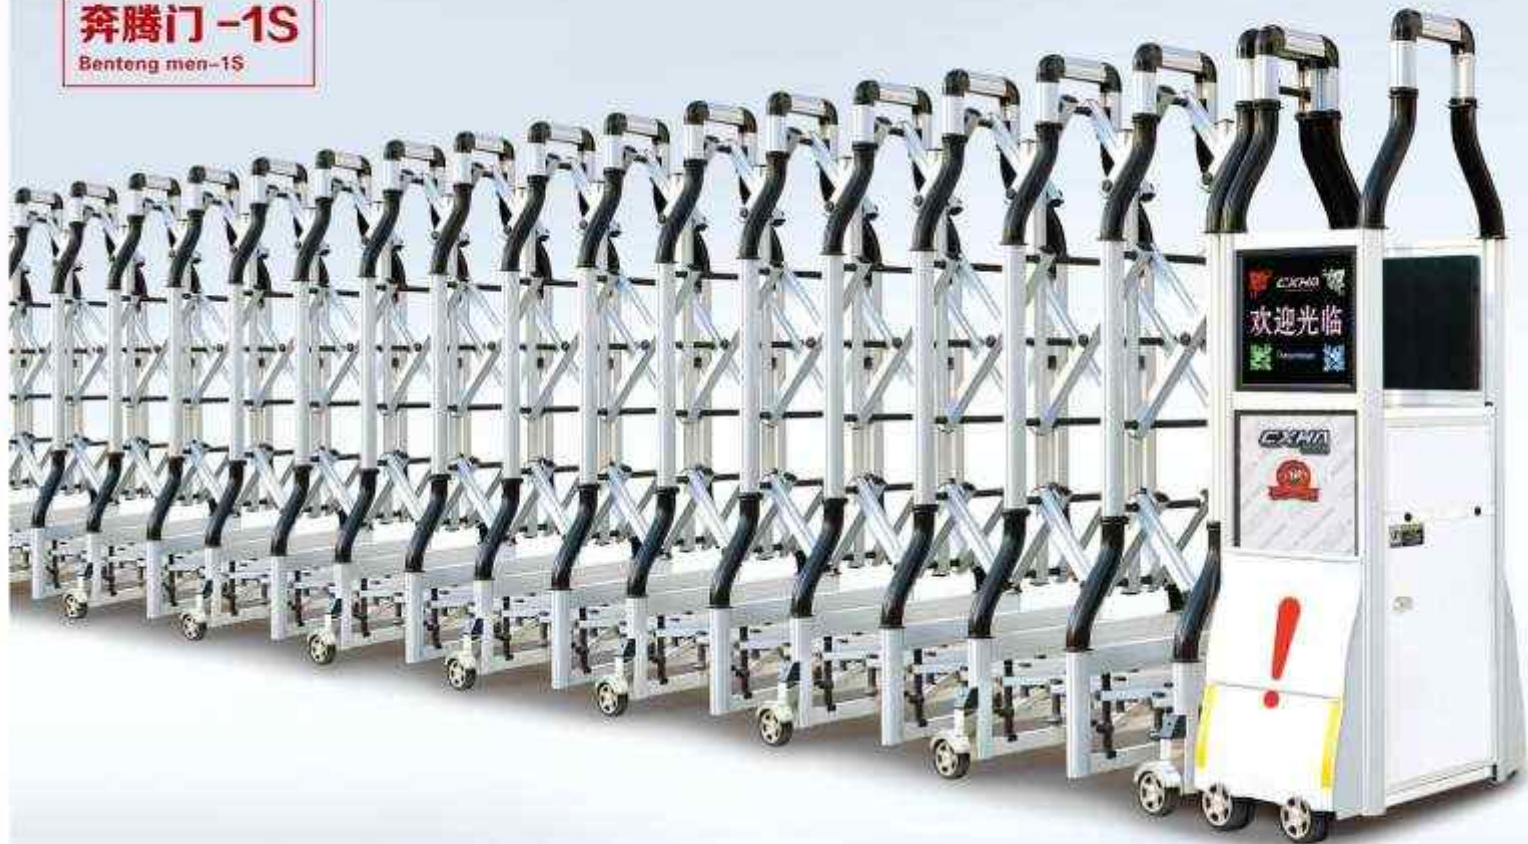

奔腾门-1S

Benteng men-1S