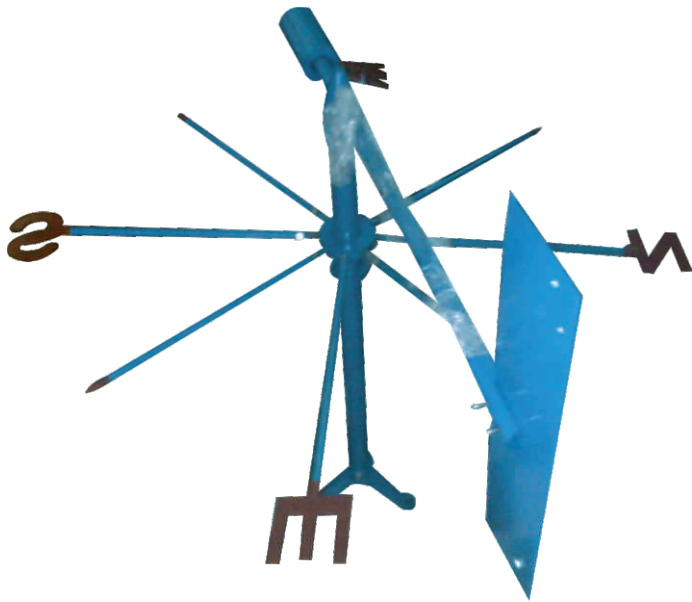

# Wind Vane

Wind direction will be measure with a wind vane (see diagram). Wind direction is the compass point from which the wind is coming eg south, southwest, west etc. The unit of measurement for wind direction is therefore compass direction. User plot the wind direction for each day of the month on a special graph called a wind rose i.e. Wind Vane is manufactured as per IS:5799:1970 which indicates the direction of wind at the point of observation.