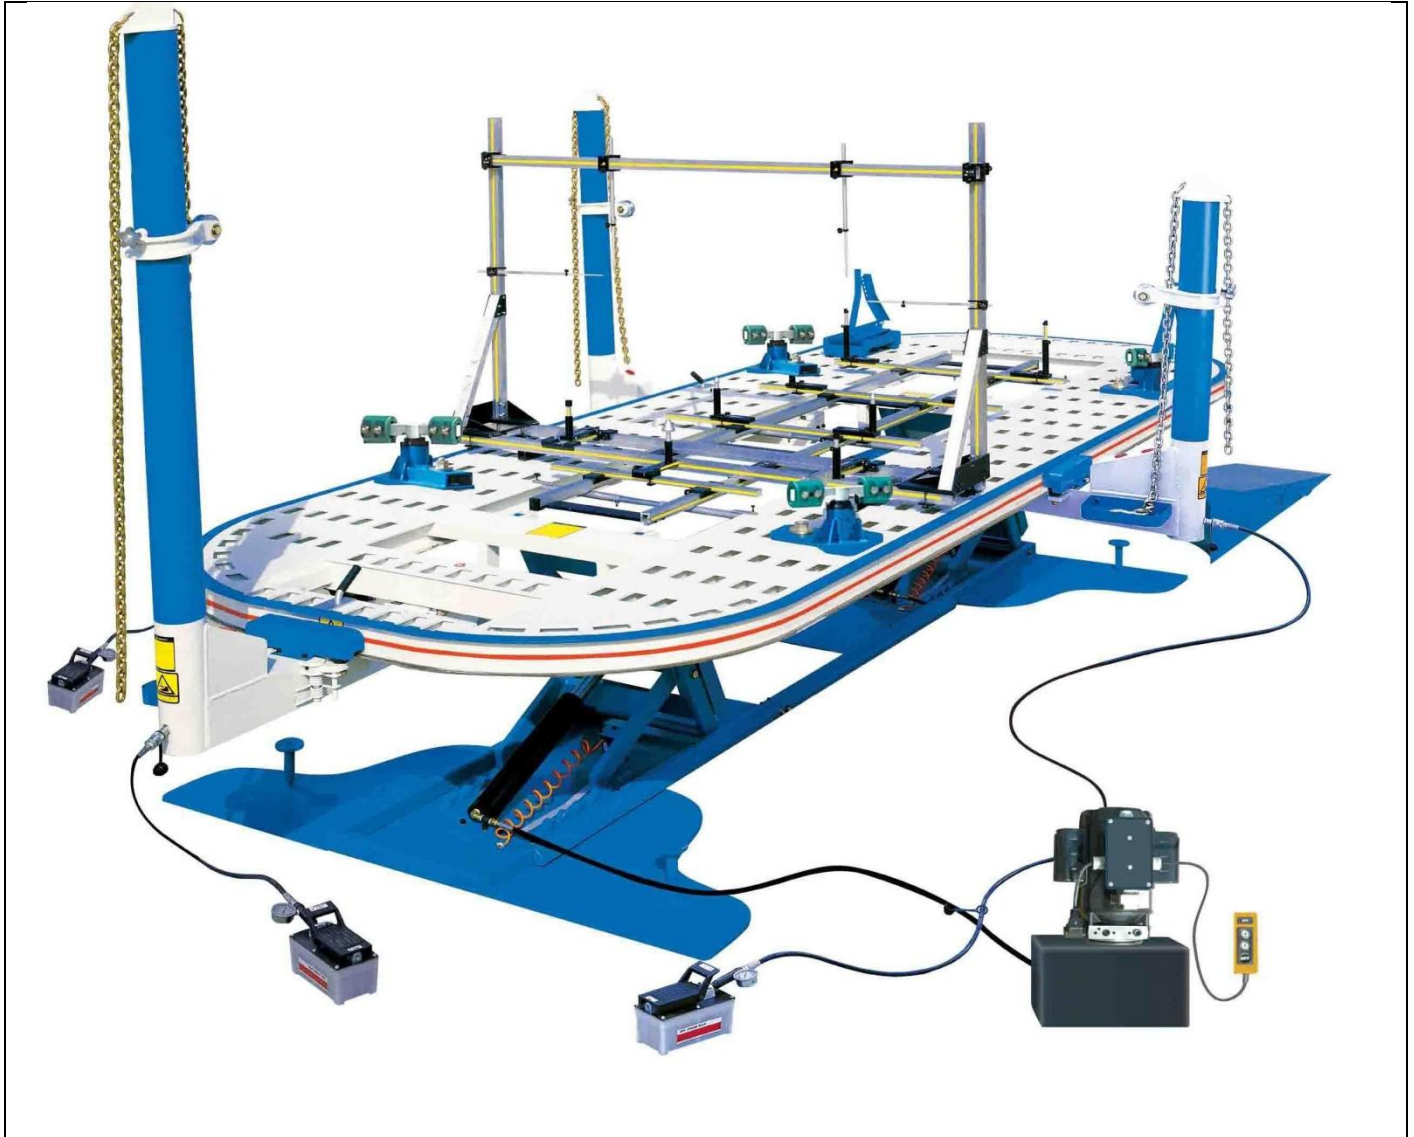

An ISO 9001 : 2008 Certified Company

∴ CAR BODY COLLISION BENCHES ∴

:: Model :- W-3000 ::

**:: TECHNICAL DETAILS ::**

Max. lifting capacity	3.5ton
Platform length	5700mm
Platform width	2090mm
Platform height	300-1050mm
Hydraulic pressure	1000psi
Post max. tension	95kn
Post working range	360 degree
Pneumatic pressure range	0.8mpa
Weight	3000kg