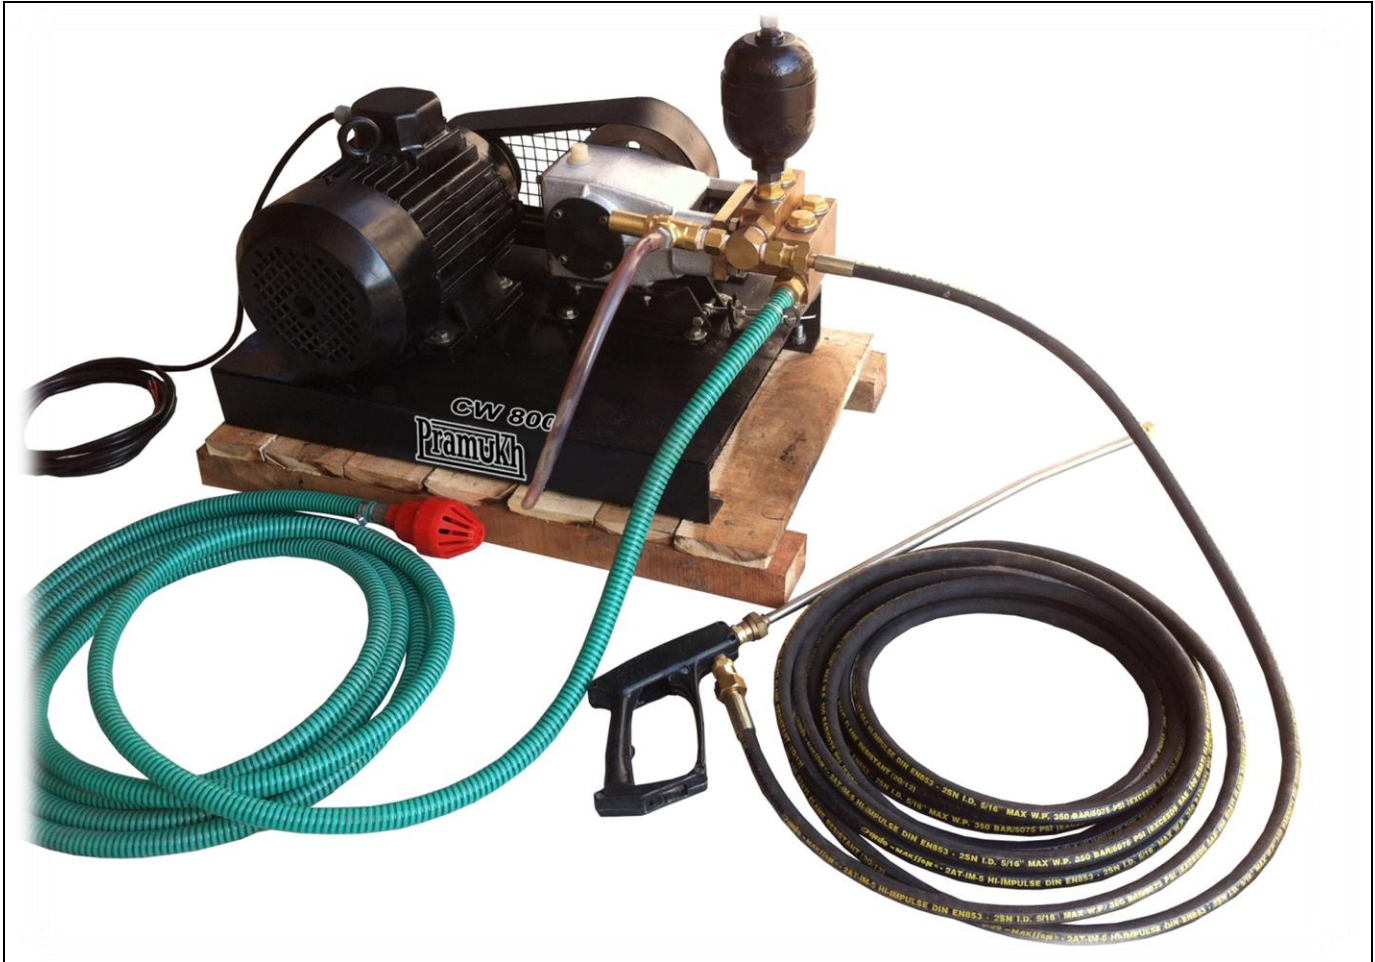

An ISO 9001 : 2008 Certified Company

::: CAR WASHER ON FRAME :::
:: Model :- CW 800 ::

::: TECHNICAL DETAILS :::

Water output	650Ltr/hr
Operating pressure	110bar
	1600psi
Motor power	3.0hp
Motor voltage	415v, 3ph