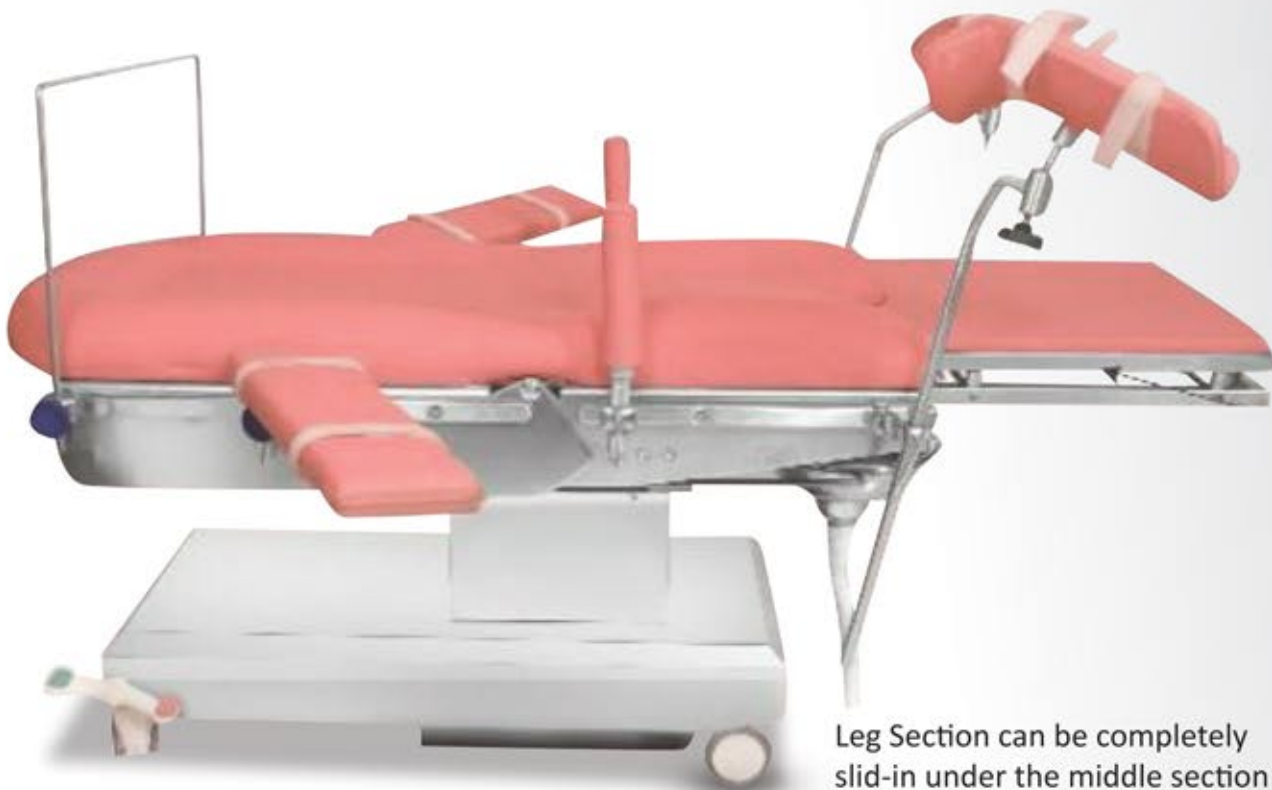

TRINETA METAL TECH PVT LTD

Electric Obstetric Table

QUALITY
CONTROL

TRINETA METAL TECH PVT LTD

Electric Obstetric Table

Leg Section can be completely slid-in under the middle section for lithotomy position

Technical Specifications

Table Top size (L x W)	1320 x 660mm
Table Top size With Leg Section	1870 x 600mm
Leg Section Size (L x W)	550 x 600mm
Minimum Height	700mm
Minimum Height Electric	1000mm
Trendelenburg/Reverse Trendelenburg Electric	15° / 12°
Back Section Adjustment Electric	0° / 60°
Load Capacity	180 kgs.
Drives	Linear Actuators
Power Supply	220V AC-50Hz

Standard Accessories

S.S. Head Side Hand Holder	One Pc
Armboard With Mattrose	Two Pcs
S.S. Waist Side Hand Grip With Clamp	One Pair
S.S. Goepel Knee Crutch With Straps	One Pair
S.S. Douche Trey	One Pair
Waterproof Table Top Cover	One Pc