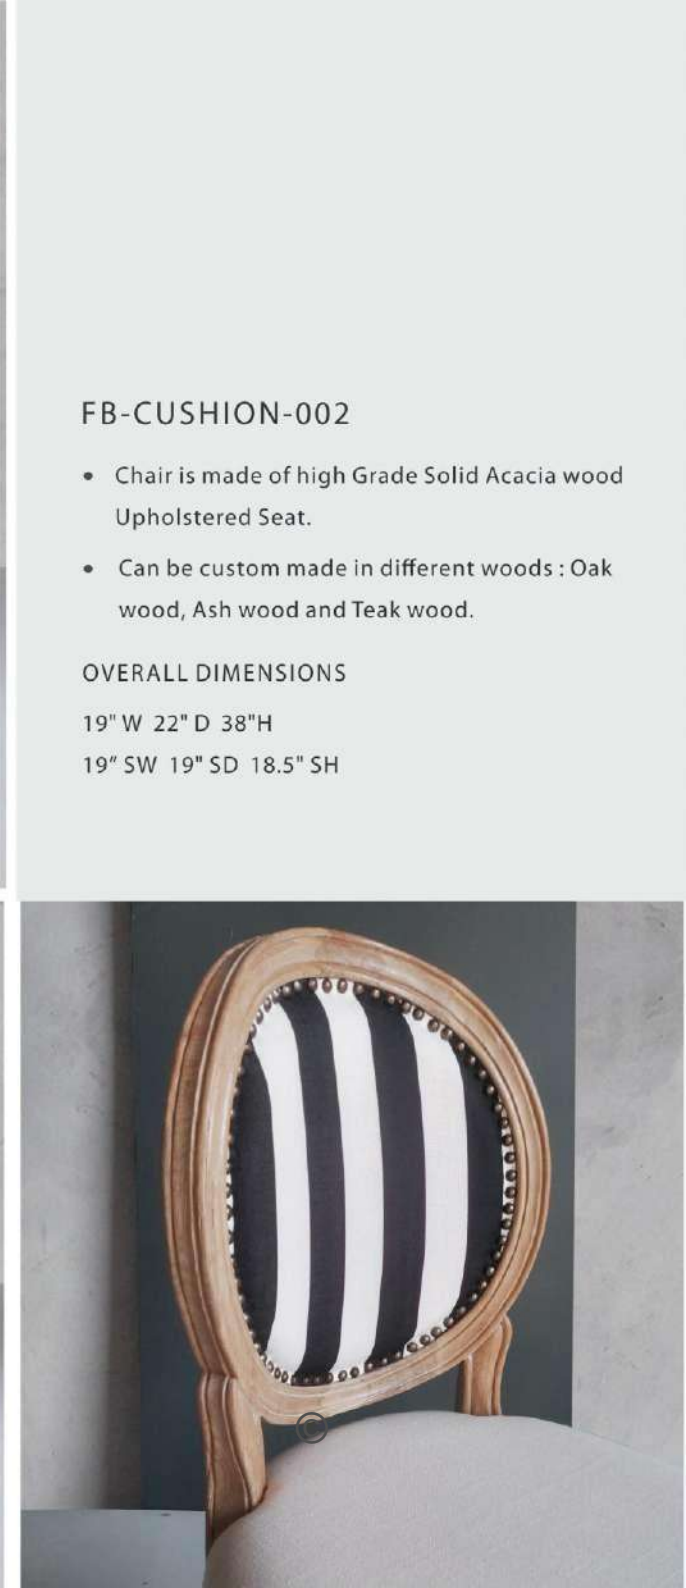

FB-CUSHION-002

- Chair is made of high Grade Solid Acacia wood Upholstered Seat.
- Can be custom made in different woods : Oak wood, Ash wood and Teak wood.

OVERALL DIMENSIONS

19" W 22" D 38"H

19" SW 19" SD 18.5" SH