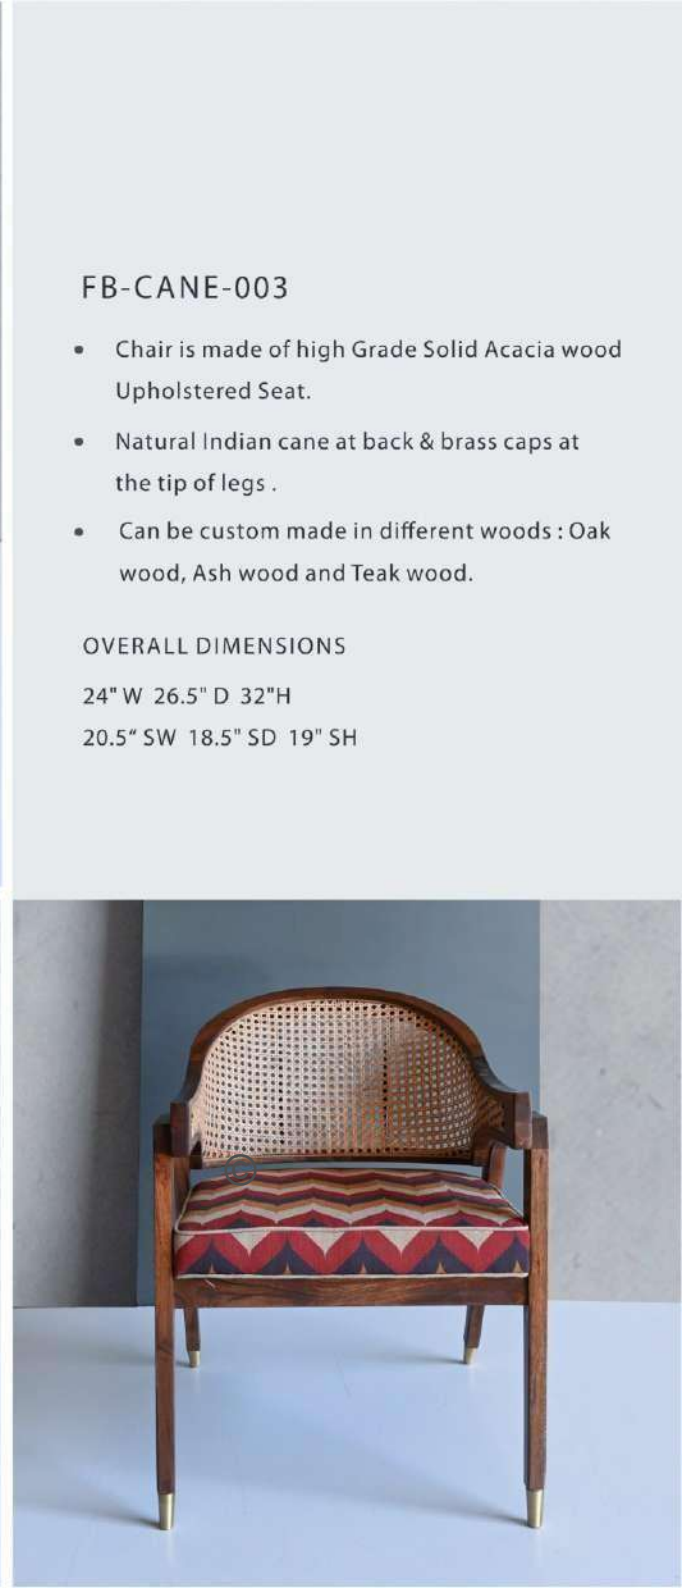

OVERALL DIMENSIONS

22.5" W 21" D 30.5" H
19" SW 18" SD 18" SH

FB-CANE-002

- Chair is made of high Grade Solid Acacia wood.
- Natural Indian cane at back .
- Can be custom made in different woods : Oak wood, Ash wood and Teak wood.

OVERALL DIMENSIONS

22.5" W 21" D 30.5"H

19" SW 18" SD 18" SH

FB-CANE-003

- Chair is made of high Grade Solid Acacia Wood Upholstered Seat.
- Natural Indian Cane at back.
- Can be custom made in different woods : Oak wood, Ash wood and Teak wood.

OVERALL DIMENSIONS

24" W 26.5" D 32" H

20.5" SW 18.5" SD 19" SH

FB-CANE-003

- Chair is made of high Grade Solid Acacia wood Upholstered Seat.
- Natural Indian cane at back & brass caps at the tip of legs .
- Can be custom made in different woods : Oak wood, Ash wood and Teak wood.