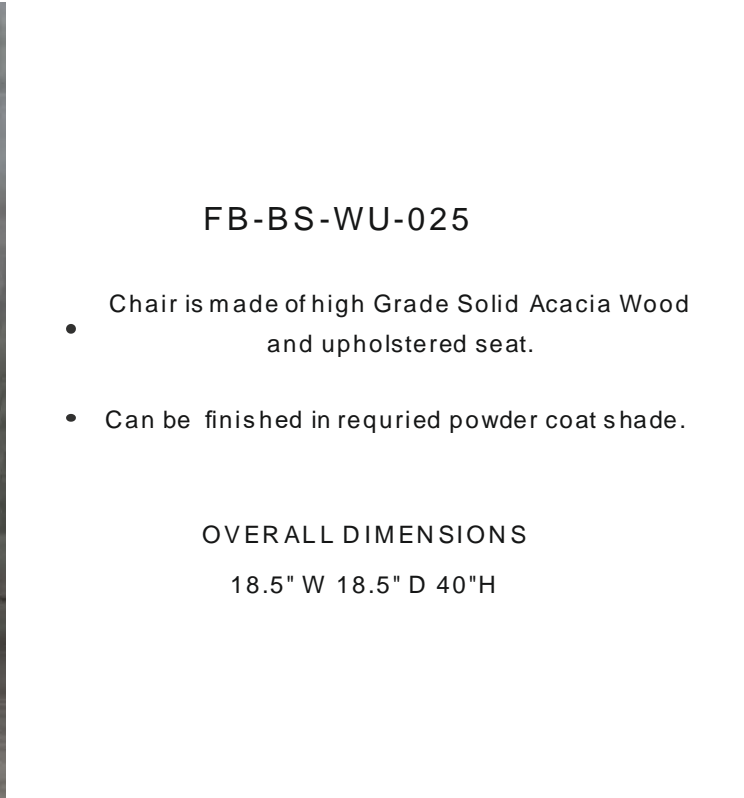

2022

BAR CHAIRS

FB-BS-WC-016

- Chair is made of high Grade Solid Acacia Wood and upholstered seat .
- Can be finished in required powder coat shade.

OVERALL DIMENSIONS

20.5" W 22" D 40"H

FB-BS-WU-026

- Chair is made of high Grade Solid Acacia Wood and upholstered seat.
- Can be finished in required powder coat shade.

OVERALL DIMENSIONS

18.5" W 19.5" D 40"H

FB-BS-WU-025

- Chair is made of high Grade Solid Acacia Wood and upholstered seat.
- Can be finished in required powder coat shade.

OVERALL DIMENSIONS

18.5" W 18.5" D 40"H

FB-BS-WU-020

- Chair is made of high Grade Solid Acacia Wood and upholstered seat.
- Can be finished in required powder coat shade.

OVERALL DIMENSIONS

19" W 20" D 41"H

FB-BS-WU-020

- Chair is made of high Grade Solid Acacia Wood and upholstered seat.
- Can be finished in required powder coat shade.