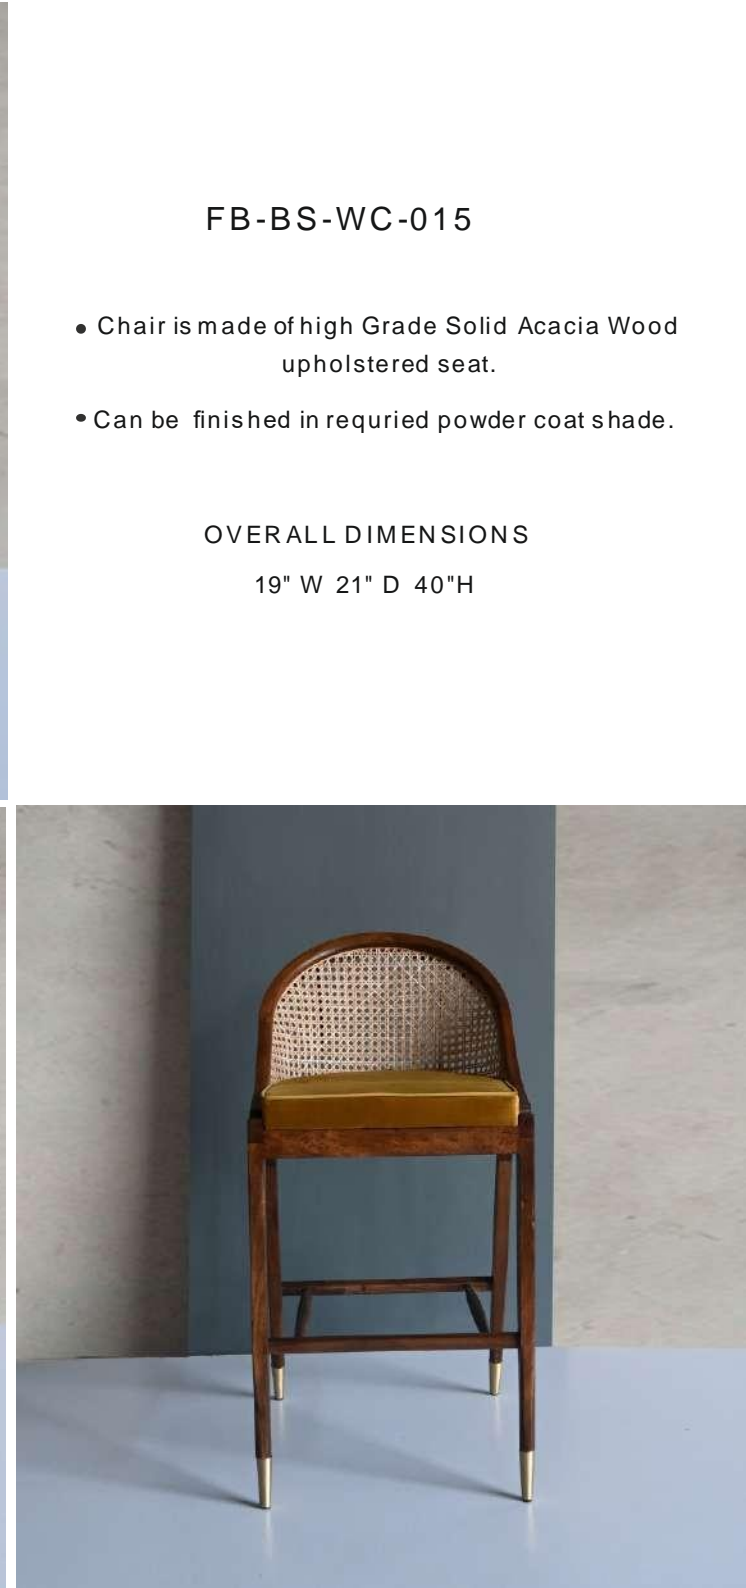

FB-BS-WU-020

- Chair is made of high Grade Solid Acacia Wood and upholstered seat.
- Can be finished in required powder coat shade.

OVERALL DIMENSIONS

19" W 20" D 41"H

FB-BS-WU-020

- Chair is made of high Grade Solid Acacia Wood and upholstered seat.
- Can be finished in required powder coat shade.

OVERALL DIMENSIONS

19" W 20" D 41"H

FB-BS-WU-022

- Chair is made of high Grade Solid Acacia Wood and upholstered seat.
- Can be finished in required powder coat shade.

OVERALL DIMENSIONS

20.5" W 22" D 40"H

FB-BS-WC-015

- Chair is made of high Grade Solid Acacia Wood upholstered seat.
- Can be finished in required powder coat shade.

OVERALL DIMENSIONS

19" W 21" D 40"H

FB-BS-WOOD-011

•Chair is made of high Grade Solid Acacia Wood.