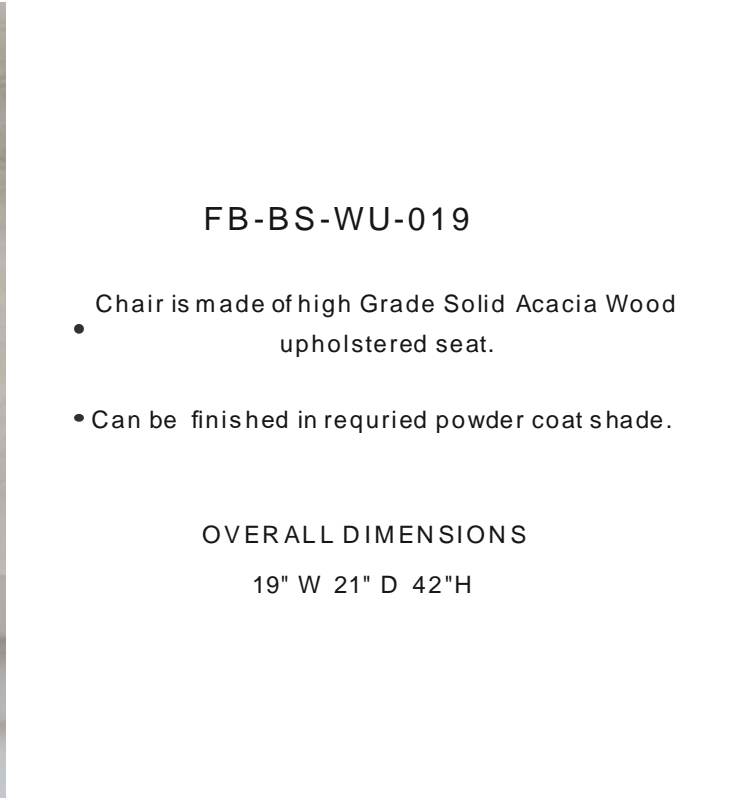

FB-BS-WC-015

- Chair is made of high Grade Solid Acacia Wood upholstered seat.
- Can be finished in required powder coat shade.

OVERALL DIMENSIONS

19" W 21" D 40"H

FB-BS-WOOD-011

•Chair is made of high Grade Solid Acacia Wood.

Can be finished in required powder coat shade.

OVERALL DIMENSIONS

18.5" W 19" D 40"H

FB-BS-WU-018

- Chair is made of high Grade Solid Acacia Wood and upholstered seat.
- Can be finished in required powder coat shade.

OVERALL DIMENSIONS

22" W 21" D 41"H

FB-BS-WC-013

•Chair is made of high Grade Solid Acacia Wood.

Can be finished in required powder coat shade.

OVERALL DIMENSIONS

18.5" W 20.5" D 39"H

FB-BS-WC-014