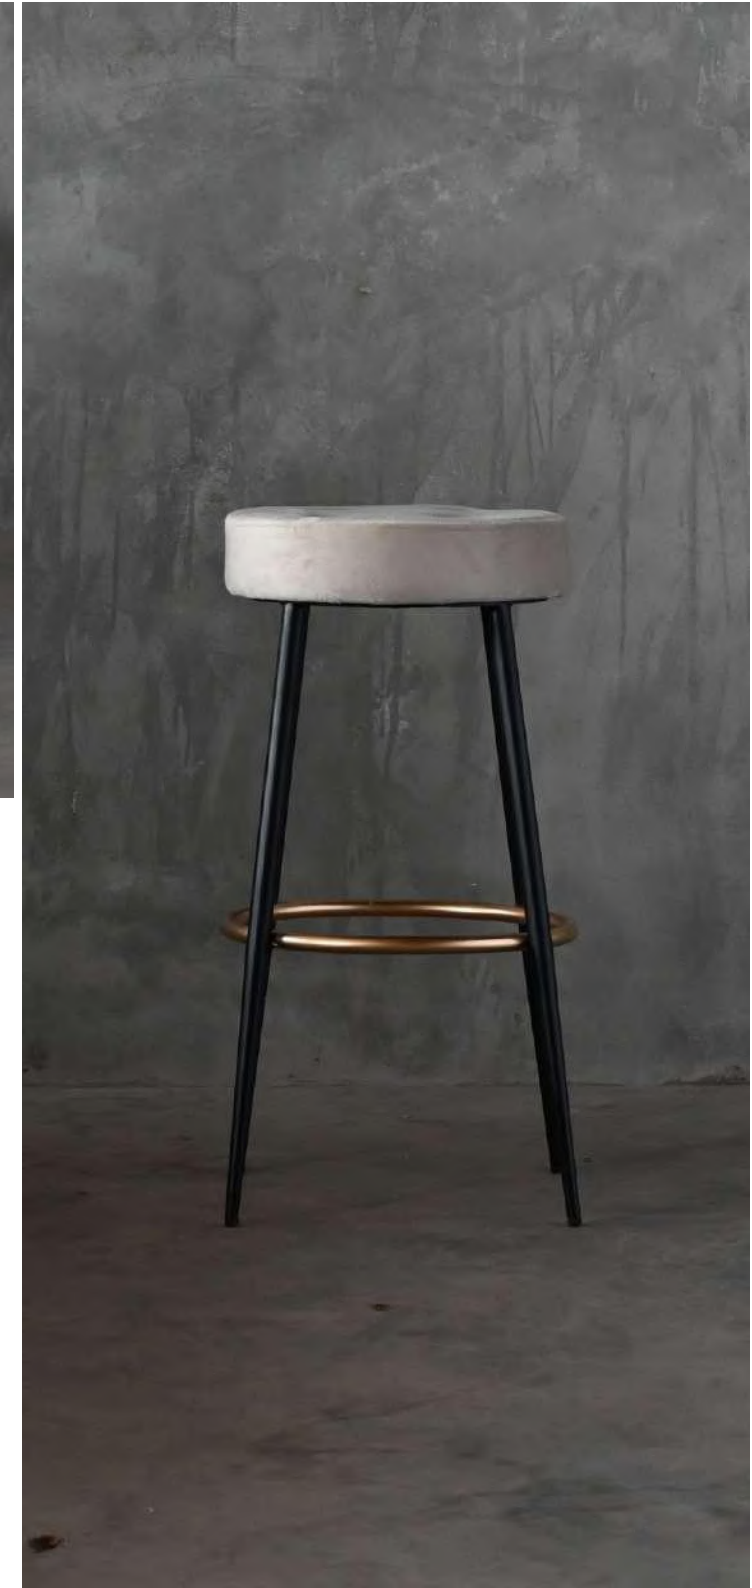

Can be finished in required powder coat shade.

OVERALL DIMENSIONS

18.5" W 19" D 40"H

FB-BS-WU-018

- Chair is made of high Grade Solid Acacia Wood and upholstered seat.
- Can be finished in required powder coat shade.

OVERALL DIMENSIONS

22" W 21" D 41"H

FB-BS-WC-013

•Chair is made of high Grade Solid Acacia Wood.

Can be finished in required powder coat shade.

OVERALL DIMENSIONS

18.5" W 20.5" D 39"H

FB-BS-WC-014

- Chair is made of high Grade Solid Acacia Wood.
- Can be finished in required powder coat shade.

OVERALL DIMENSIONS

18.5" W 19" D 44"H

FB-BS-STOOL-012

•Chair is made of high Grade Solid Acacia Wood.

Can be finished in required powder coat shade.