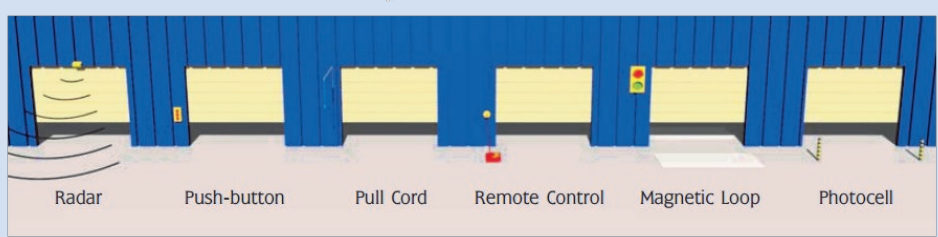

SAFETY DEVICES

Spring break safety system

SAFETY IS NOT AN OPTION BUT IS STANDARD

Cable break safety system

OPTIONS

Windows

Rectangular Windows

Insulation Solutions

Bottom Weatherseals

Top Weatherseals

Side Weatherseals

Door Handles

Slide Bolts

Switching

Manual Switching

Motorized Switching

Entry Control Choices

Wicket Door

Wicket door incorporated

External wicket door

Folding Doors and Loading Systems

ferco

Shutters and Seating Systems

DUBAI