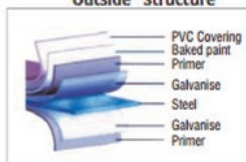

Smooth Panel

Aluminium Panel

Full-vision Panel

Painted Panel Surface Structure

Optional Colours

11 RAL colours are applicable except fluorescent colours

Standard Colour

PVC Covered Panel Outside Structure