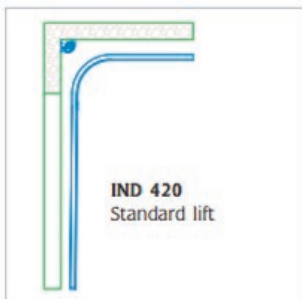

LIFTING TYPES

With a wide range of available configurations, our overhead sectional doors are suited to various sectors, applications and requirements.