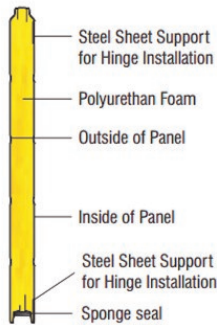

LIFTING TYPES

With a wide range of available configurations, our overhead sectional doors are suited to various sectors, applications and requirements.

PANEL CHOICES

Panel Choices

Finger-Protection Panel

Standard Panel

Smooth Panel

Aluminium Panel

Full-vision Panel

Painted Panel Surface Structure

Optional Colours

11 RAL colours are applicable except fluorescent colours

Standard Colour

PVC Covered Panel Outside Structure