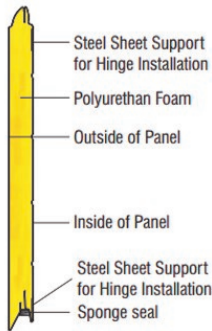

LIFTING TYPES

With a wide range of available configurations, our overhead sectional doors are suited to various sectors, applications and requirements.

PANEL CHOICES

Panel Choices

Finger-Protection Panel

Standard Panel

Smooth Panel

Aluminium Panel

Full-vision Panel

Painted Panel Surface Structure

Optional Colours

11 RAL colours are applicable except fluorescent colours

Standard Colour

PVC Covered Panel Outside Structure