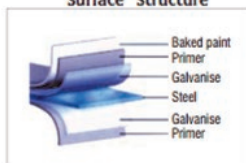

Smooth Panel

Aluminium Panel

Full-vision Panel

Painted Panel Surface Structure

Optional Colours

11 RAL colours are applicable except fluorescent colours

Standard Colour

PVC Covered Panel Outside Structure