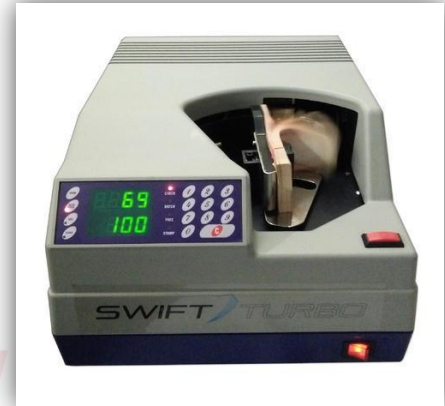

## GODREJ SWIFT TURBO – DESKTOP BUNDLE NOTE COUNTING MACHINE.

### MODEL: GODREJ SWIFT TURBO -DESKTOP

Godrej Security Solutions presents Swift TURBO, a currency note counting machine designed for heavy duty applications and packed with a host of user-friendly features. A state of the art product, it can not only count crisp new notes, but also soiled old ones. All this with a high degree of accuracy and speed. This eliminates the time and inconvenience of manual counting.

### Specifications

Model number	Desktop
Counting Mechanism	Vacuum
Dimensions (W x D X H)	355 x 450 x 240
Weight (approx.) (Approx mm)	35 Kg
Counting Speed / 100 notes	4 Sec. (approx.)
Notes Capacity	150-200 notes (Depends on note condition)
Power Consumption	380 W (approx.)
Power Source	AC 230V +/- 10%Hz
Types of notes	Stapled / Banded
Display	Dual LED Display: 4/3 digits Size range of Notes
Minimum	45mm x 100mm
Maximum	100mm x 240mm