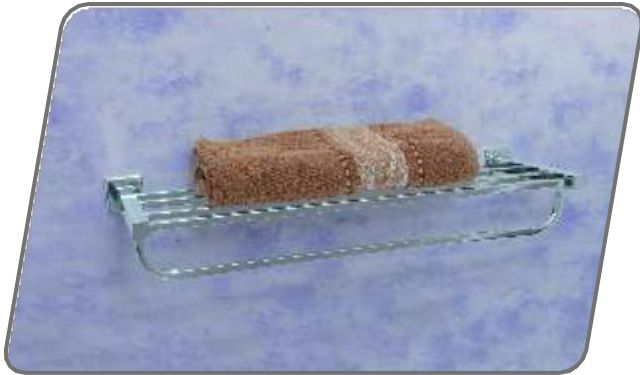

Concealed Cock Glassy

0.5" & 0.75" Nipple

Leg Set

Elbow Tee

Short Glassy

Towel Rack  
18":  
24":

Towel Rod  
18":  
24":

Brass Soap Dish & Tumbler Holder

Tumbler Holder

Brass Soap Dish

Brass Double Soap Dish

Tissue Paper Holder

Towel Rack  
18":  
24":

Napkin Ring  
18":  
24":

Brass Soap Dish & Tumbler Holder

Tumbler Holder

Brass Soap Dish

Brass Double Soap Dish

Tissue Paper Holder

Towel Rack  
18":  
24":

Napkin Ring  
18":  
24":

Brass Soap Dish & Tumbler Holder

Tumbler Holder

Brass Soap Dish