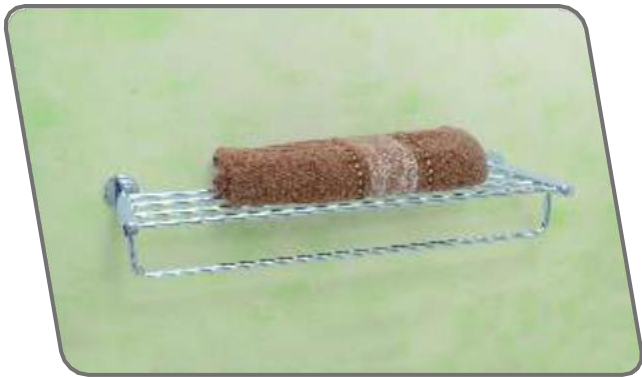

Concealed Cock Glassy

0.5" & 0.75" Nipple

Leg Set

Elbow Tee

Short Glassy

Towel Rack  
18":  
24":

Towel Rod  
18":  
24":

Brass Soap Dish & Tumbler Holder

Tumbler Holder

Brass Soap Dish

Brass Double Soap Dish

Tissue Paper Holder

Towel Rack  
18":  
24":

Napkin Ring  
18":  
24":

Brass Soap Dish & Tumbler Holder

Tumbler Holder

Brass Soap Dish

Brass Double Soap Dish

Tissue Paper Holder

Towel Rack  
18":  
24":

Napkin Ring  
18":  
24":

Brass Soap Dish & Tumbler Holder

Tumbler Holder

Brass Soap Dish