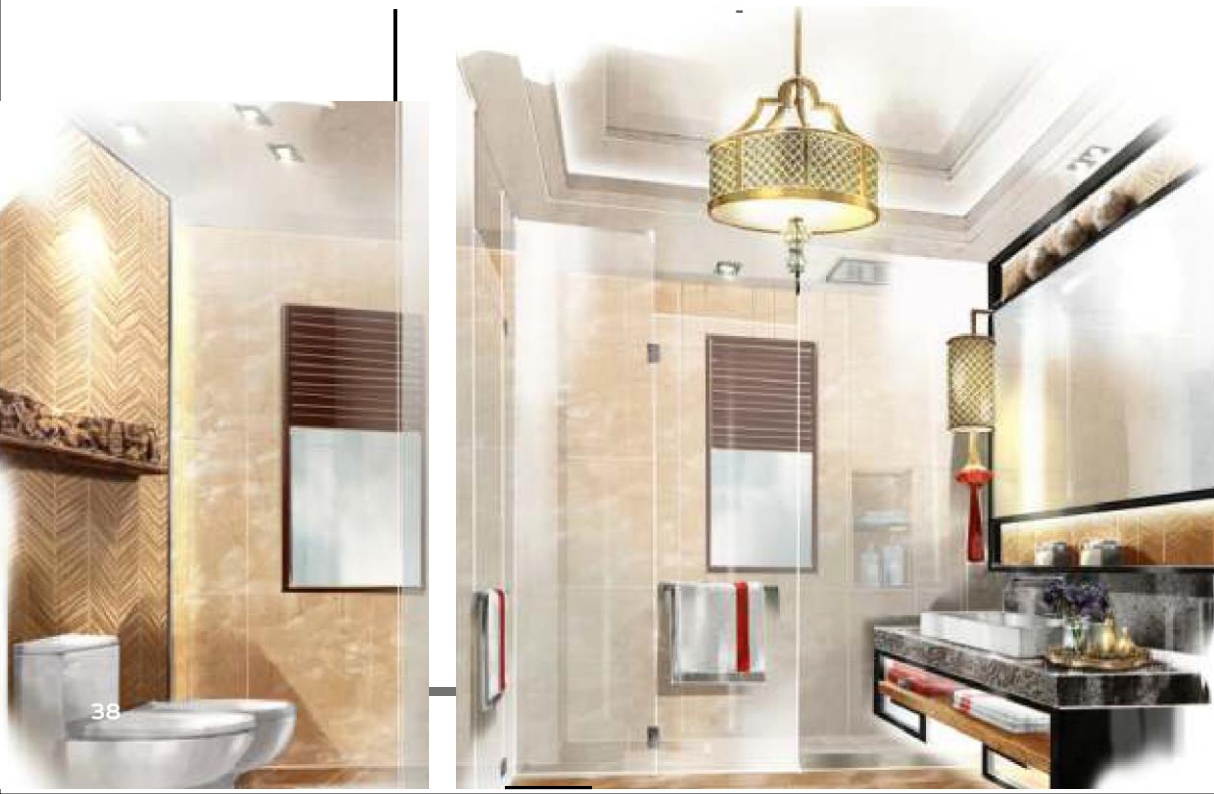

Tissue Paper Holder