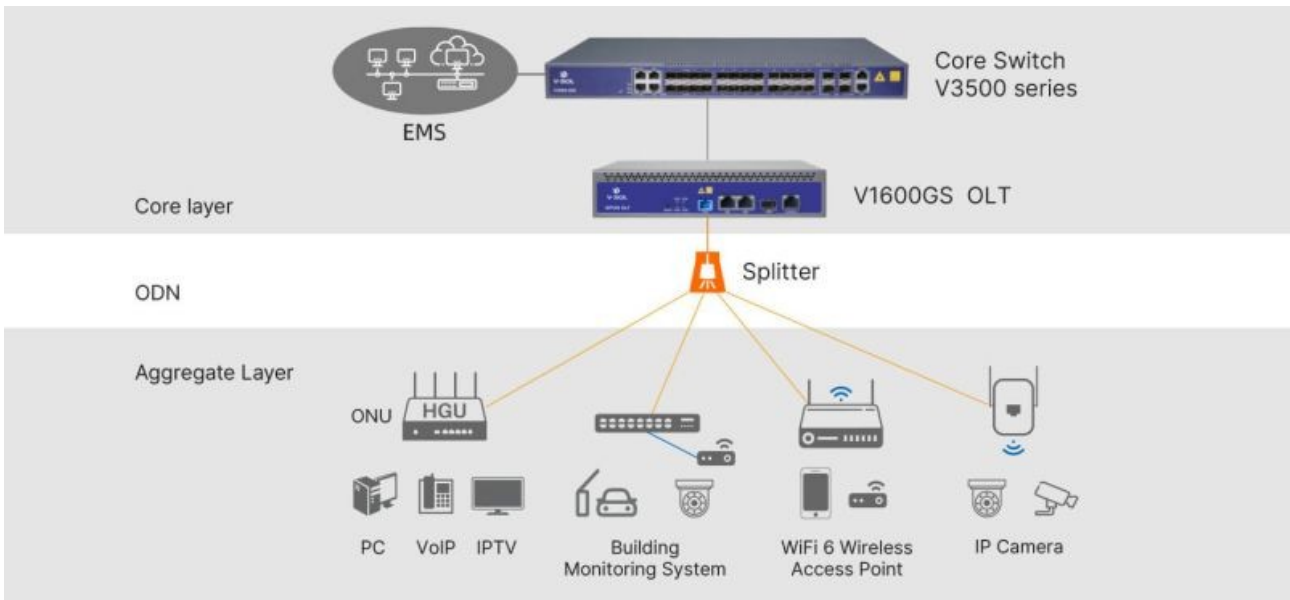

Why PON in enterprise? – Key benefits

*Source: IBM Smarter Networks Passive Optical LAN White Paper.

Old Network (\$\$\$)		New Network (\$)
		
Stacks of Proprietary Switches	Proprietary PON OLT Chassis	COTS Switch
	OLT software Traffic Management	
PON Transceiver		Tibit MicroPlug Pon Transceiver + OLT MAC