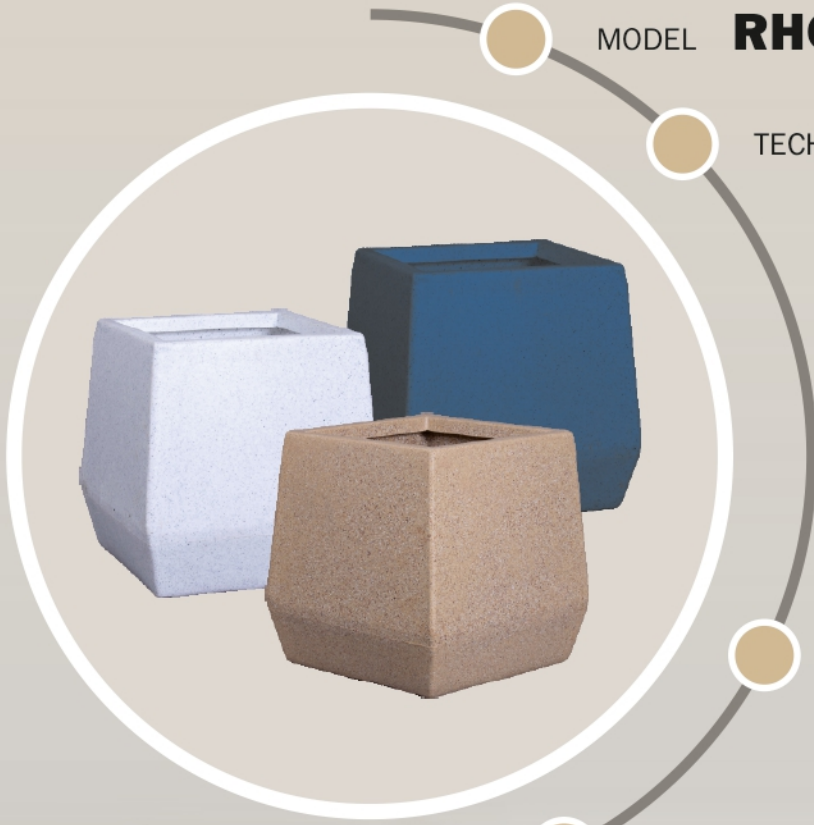

MODEL **RHOMBUS**

TECHNICAL DESCRIPTION IN INCHES

SIZE	TOP DIA	BOTTOM DIA	HEIGHT
16X18	16	16	18

AVAILABLE COLORS

DIMENSIONS

APPLICATION & ADVANTAGES

Keeping in mind, Gamlas are innovated with vibrant designs & colours to match any decor to show off your plants anywhere on porch, deck, garden or in your home, office, business area, etc.

Gamlas allows you to grow whatever you want - flowers, fruits, herbs, medicinal plants, etc. to make your area more greener, healthier and livelier.

CUSTOMIZATION

Any model can be developed as per customer's specifications in the term of size, shape and colour for quantum orders.