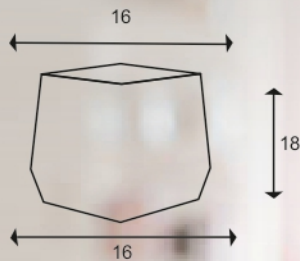

MODEL **RHOMBUS**

TECHNICAL DESCRIPTION IN INCHES

SIZE	TOP DIA	BOTTOM DIA	HEIGHT
16X18	16	16	18

AVAILABLE COLORS

DIMENSIONS

APPLICATION & ADVANTAGES

Keeping in mind, Gamlas are innovated with vibrant designs & colours to match any decor to show off your plants anywhere on porch, deck, garden or in your home, office, business area, etc.