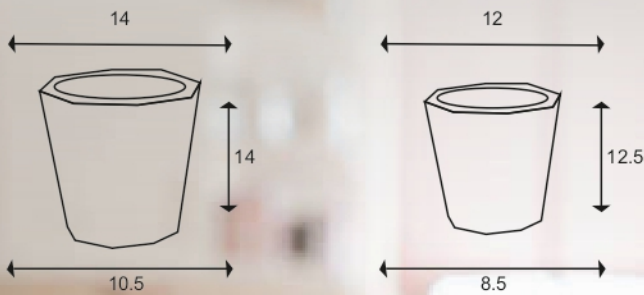

MODEL **ROTO DIAMOND**

TECHNICAL DESCRIPTION IN INCHES

SIZE	TOP DIA	BOTTOM DIA	HEIGHT
12	12	8.5	12.5
14	14	10.5	14

AVAILABLE COLORS

DIMENSIONS

APPLICATION & ADVANTAGES

Keeping in mind, Gamlas are innovated with vibrant designs & colours to matches any decor to showoff your plants anywhere on porch, deck, garden or in your home, office, business area, etc.