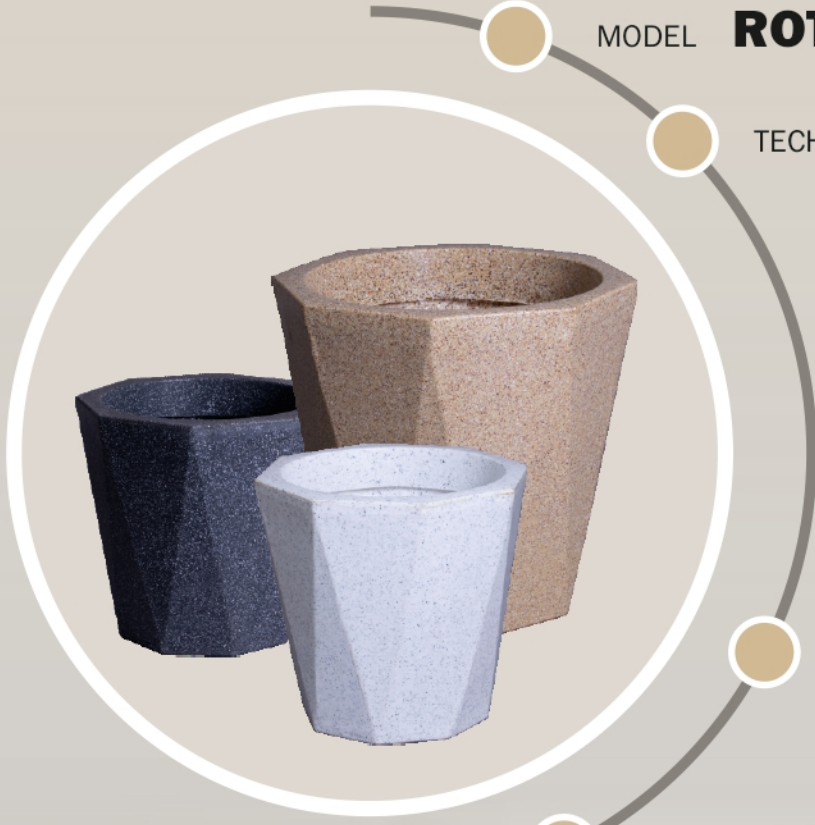

MODEL **ROTO DIAMOND**

TECHNICAL DESCRIPTION IN INCHES

SIZE	TOP DIA	BOTTOM DIA	HEIGHT
12	12	8.5	12.5
14	14	10.5	14

AVAILABLE COLORS

DIMENSIONS

APPLICATION & ADVANTAGES

Keeping in mind, Gamlas are innovated with vibrant designs & colours to matches any decor to showoff your plants anywhere on porch, deck, garden or in your home, office, business area, etc.

Gamlas allows you to grow whatever you want - flowers, fruits, herbs, medicinal plants, etc, to make your area more greener, healthier and livelier.

CUSTOMIZATION

Any model can be develop as per customer's specifications in the term of size, shape and colour for quantum orders.