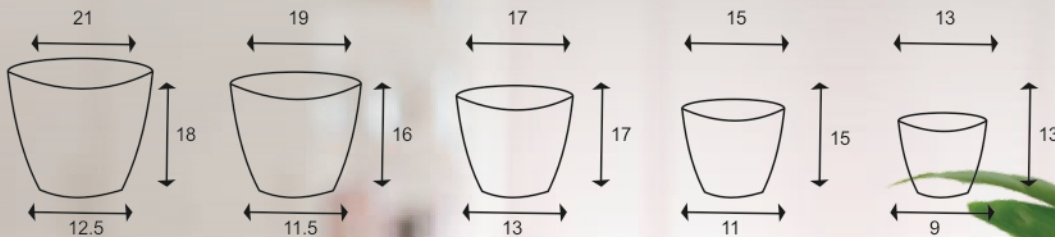

MODEL **ROTO GLOBE**

TECHNICAL DESCRIPTION IN INCHES

SIZE	TOP DIA	BOTTOM DIA	HEIGHT
13	13	9	13
15	15	11	15
17	17	13	17
19	19	11.5	16
21	21	12.5	18

AVAILABLE COLORS

DIMENSIONS

APPLICATION & ADVANTAGES

Keeping in mind, Gamlas are innovated with vibrant designs & colours to matches any decor to showoff your plants anywhere on porch, deck, garden or in your home, office, business area, etc.

Gamlas allows you to grow whatever you want - flowers, fruits, herbs, medicinal plants, etc. to make your area more greener, healthier and livelier.

CUSTOMIZATION

Any model can be develop as per customer's specifications in the term of size, shape and colour for quantum orders.