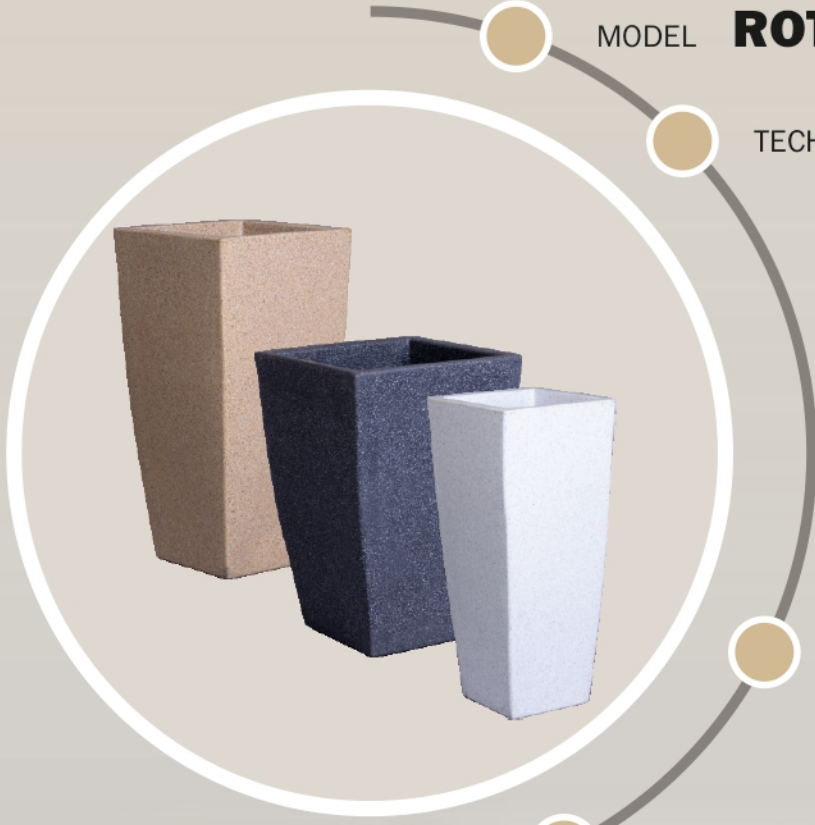

MODEL **ROTO LARGISH**

TECHNICAL DESCRIPTION IN INCHES

SIZE	TOP DIA	BOTTOM DIA	HEIGHT
12X18	12	8	18
12X24	12	8	24
13X30	13	9.5	30

AVAILABLE COLORS

DIMENSIONS

APPLICATION & ADVANTAGES

Keeping in mind, Gamlas are innovated with vibrant designs & colours to match any decor to show off your plants anywhere on porch, deck, garden or in your home, office, business area, etc.

Gamlas allows you to grow whatever you want - flowers, fruits, herbs, medicinal plants, etc. to make your area more greener, healthier and livelier.

CUSTOMIZATION

Any model can be developed as per customer's specifications in the term of size, shape and colour for quantum orders.