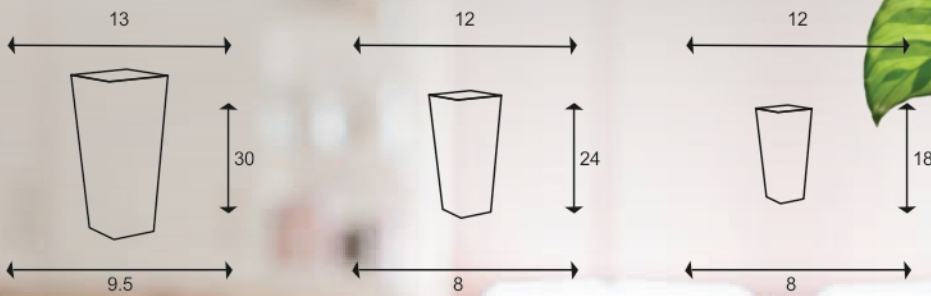

MODEL **ROTO LARGISH**

TECHNICAL DESCRIPTION IN INCHES

SIZE	TOP DIA	BOTTOM DIA	HEIGHT
12X18	12	8	18
12X24	12	8	24
13X30	13	9.5	30

AVAILABLE COLORS

DIMENSIONS

APPLICATION & ADVANTAGES

Keeping in mind, Gamlas are innovated with vibrant designs & colours to match any decor to show off your plants anywhere on porch, deck, garden or in your home, office, business area, etc.