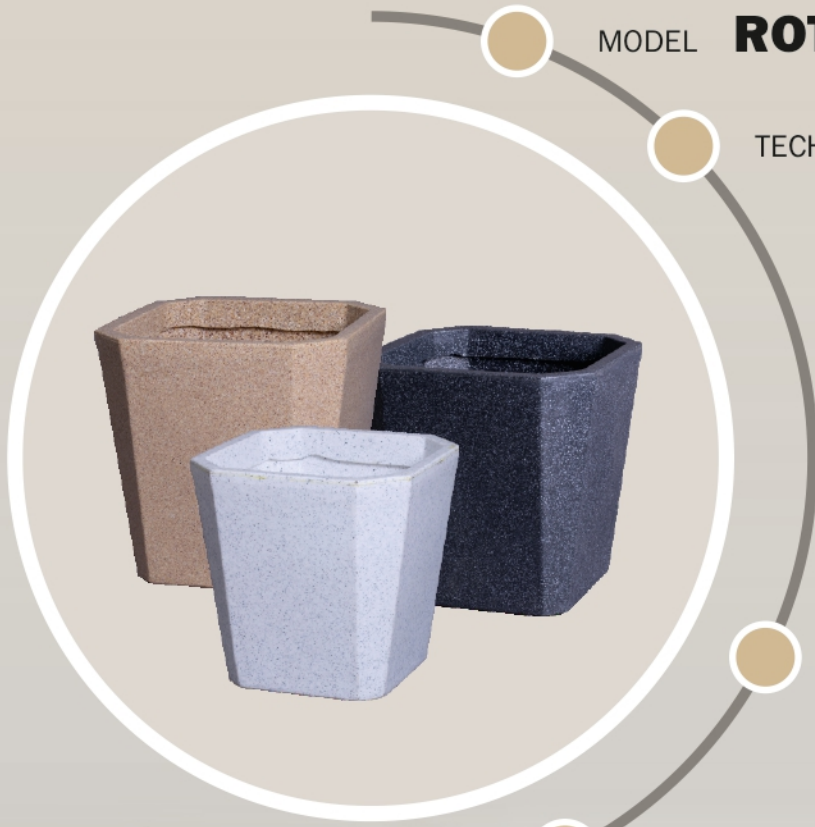

MODEL **ROTO OCTA**

TECHNICAL DESCRIPTION IN INCHES

SIZE	TOP DIA	BOTTOM DIA	HEIGHT
12	12	9	12.5
14	14	10.5	14

AVAILABLE COLORS

DIMENSIONS

APPLICATION & ADVANTAGES

Keeping in mind, Gamlas are innovated with vibrant designs & colours to matches any decor to showoff your plants anywhere on porch, deck, garden or in your home, office, business area, etc.

Gamlas allows you to grow whatever you want - flowers, fruits, herbs, medicinal plants, etc, to make your area more greener, healthier and livelier.

CUSTOMIZATION

Any model can be develop as per customer's specifications in the term of size, shape and colour for quantum orders.