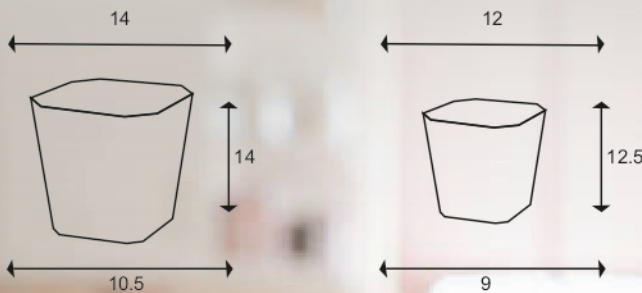

MODEL **ROTO OCTA**

TECHNICAL DESCRIPTION IN INCHES

SIZE	TOP DIA	BOTTOM DIA	HEIGHT
12	12	9	12.5
14	14	10.5	14

AVAILABLE COLORS

DIMENSIONS

APPLICATION & ADVANTAGES

Keeping in mind, Gamlas are innovated with vibrant designs & colours to matches any decor to showoff your plants anywhere on porch, deck, garden or in your home, office, business area, etc.