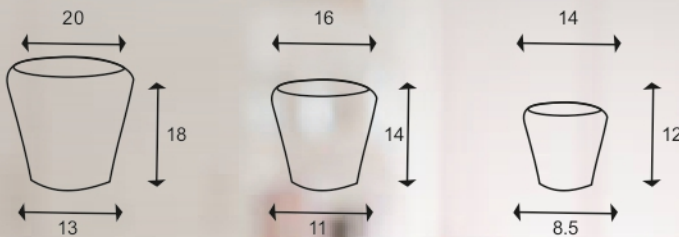

MODEL **ROTO ORBIT**

TECHNICAL DESCRIPTION IN INCHES

SIZE	TOP DIA	BOTTOM DIA	HEIGHT
14X12	14	8.5	12
16X14	16	11	14
20X18	20	13	18

AVAILABLE COLORS

DIMENSIONS

APPLICATION & ADVANTAGES

Keeping in mind, Gamlas are innovated with vibrant designs & colours to matches any decor to showoff your plants anywhere on porch, deck, garden or in your home, office, business area, etc.