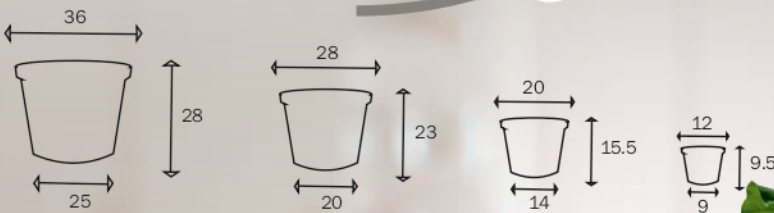

MODEL **ROTO PUNCH**

TECHNICAL DESCRIPTION IN INCHES

SIZE	TOP DIA	BOTTOM DIA	HEIGHT
12	12	9	9.5
20	20	14	15.5
28	28	20	23
36	36	25	28

AVAILABLE COLORS

DIMENSIONS

APPLICATION & ADVANTAGES

Keeping in mind, Gamlas are innovated with vibrant designs & colours to matches any decor to showoff your plants anywhere on porch, deck, garden or in your home, office, business area, etc.