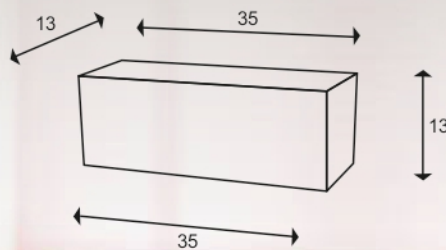

MODEL **ROTO QUAD**

TECHNICAL DESCRIPTION IN INCHES

SIZE	TOP DIA	BOTTOM DIA	HEIGHT
25	11 X 25	11 X 25	11
35	13 X 35	13 X 35	13
45	14 X 45	14 X 45	14

AVAILABLE COLORS

DIMENSIONS

APPLICATION & ADVANTAGES

Keeping in mind, Gamlas are innovated with vibrant designs & colours to matches any decor to showoff your plants anywhere on porch, deck, garden or in your home, office, business area, etc.