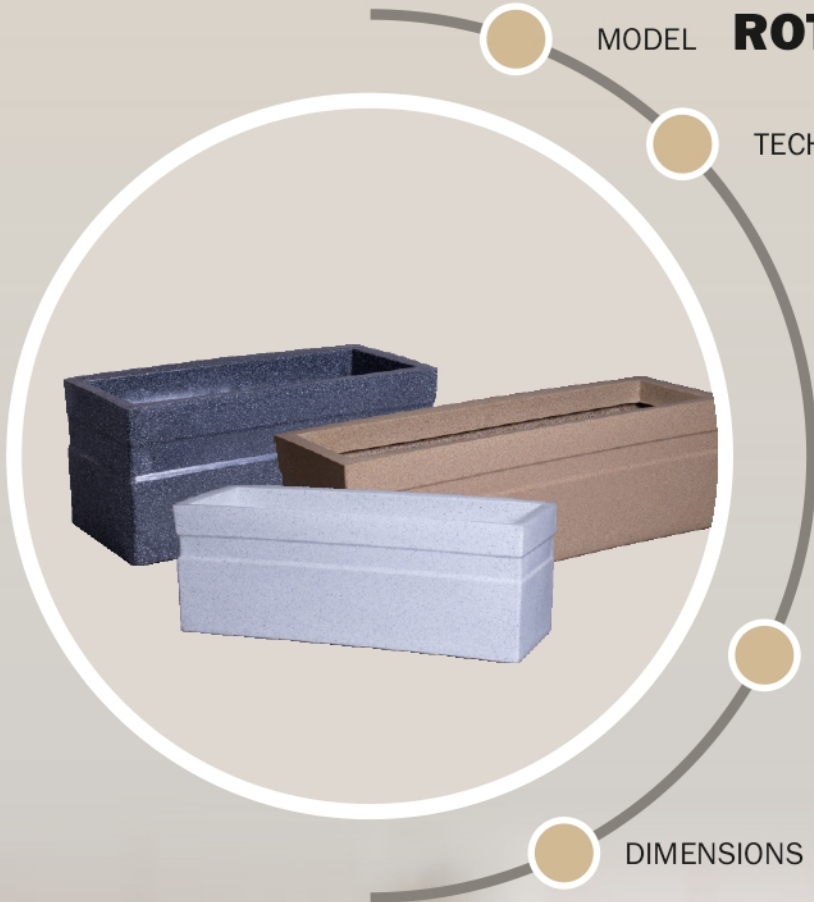

MODEL **ROTO QUAD**

TECHNICAL DESCRIPTION IN INCHES

SIZE	TOP DIA	BOTTOM DIA	HEIGHT
25	11 X 25	11 X 25	11
35	13 X 35	13 X 35	13
45	14 X 45	14 X 45	14

AVAILABLE COLORS

DIMENSIONS

APPLICATION & ADVANTAGES

Keeping in mind, Gamlas are innovated with vibrant designs & colours to matches any decor to showoff your plants anywhere on porch, deck, garden or in your home, office, business area, etc.

Gamlas allows you to grow whatever you want - flowers, fruits, herbs, medicinal plants, etc. to make your area more greener, healthier and livelier.

CUSTOMIZATION

Any model can be develop as per customer's specifications in the term of size, shape and colour for quantum orders.