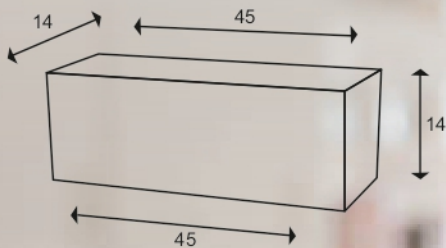

MODEL **ROTO QUAD**

TECHNICAL DESCRIPTION IN INCHES

SIZE	TOP DIA	BOTTOM DIA	HEIGHT
25	11 X 25	11 X 25	11
35	13 X 35	13 X 35	13
45	14 X 45	14 X 45	14

AVAILABLE COLORS

DIMENSIONS

APPLICATION & ADVANTAGES

Keeping in mind, Gamlas are innovated with vibrant designs & colours to matches any decor to showoff your plants anywhere on porch, deck, garden or in your home, office, business area, etc.