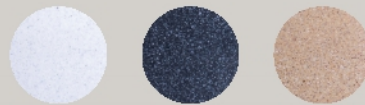

MODEL **ROTO QUAD**

TECHNICAL DESCRIPTION IN INCHES

SIZE	TOP DIA	BOTTOM DIA	HEIGHT
25	11 X 25	11 X 25	11
35	13 X 35	13 X 35	13
45	14 X 45	14 X 45	14

AVAILABLE COLORS

DIMENSIONS

APPLICATION & ADVANTAGES

Keeping in mind, Gamlas are innovated with vibrant designs & colours to matches any decor to showoff your plants anywhere on porch, deck, garden or in your home, office, business area, etc.