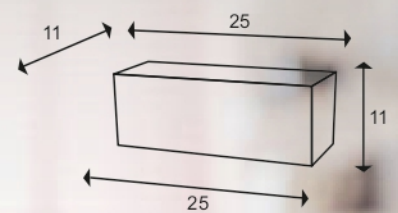

MODEL **ROTO QUAD**

TECHNICAL DESCRIPTION IN INCHES

SIZE	TOP DIA	BOTTOM DIA	HEIGHT
25	11 X 25	11 X 25	11
35	13 X 35	13 X 35	13
45	14 X 45	14 X 45	14

AVAILABLE COLORS

DIMENSIONS

APPLICATION & ADVANTAGES

Keeping in mind, Gamlas are innovated with vibrant designs & colours to matches any decor to showoff your plants anywhere on porch, deck, garden or in your home, office, business area, etc.