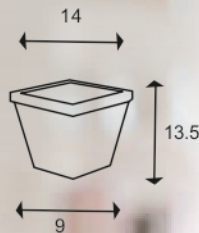

MODEL

ROTO SPARK SQUARE

TECHNICAL DESCRIPTION IN INCHES

SIZE	TOP DIA	BOTTOM DIA	HEIGHT
14	14	9	13.5

DIMENSIONS

AVAILABLE COLORS

APPLICATION & ADVANTAGES

Keeping in mind, Gamlas are innovated with vibrant designs & colours to match any decor to show off your plants anywhere on porch, deck, garden or in your home, office, business area, etc.