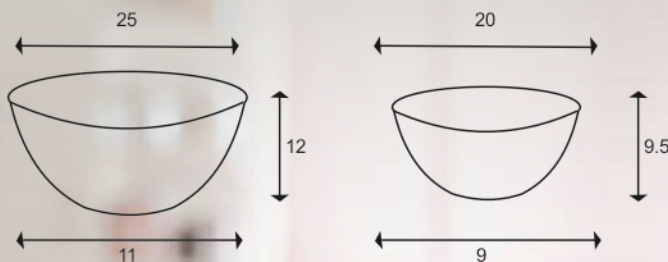

MODEL **ROTO SPHERE**

TECHNICAL DESCRIPTION IN INCHES

SIZE	TOP DIA	BOTTOM DIA	HEIGHT
20	20	9	9.5
25	25	11	12

AVAILABLE COLORS

DIMENSIONS

APPLICATION & ADVANTAGES

Keeping in mind, Gamlas are innovated with vibrant designs & colours to matches any decor to showoff your plants anywhere on porch, deck, garden or in your home, office, business area, etc.