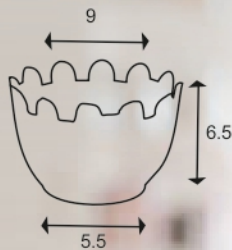

MODEL **SLOFY BASKET**

TECHNICAL DESCRIPTION IN INCHES

SIZE	TOP DIA	BOTTOM DIA	HEIGHT
9	9	5.5	6.5

AVAILABLE COLORS

DIMENSIONS

APPLICATION & ADVANTAGES

Keeping in mind, Gamlas are innovated with vibrant designs & colours to matches any decor to showoff your plants anywhere on porch, deck, garden or in your home, office, business area, etc.