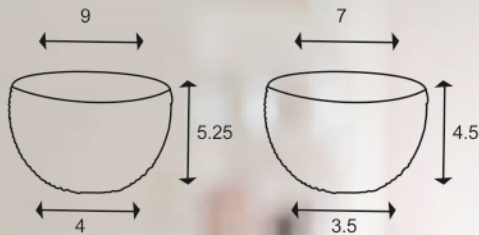

MODEL **EURO BASKET**

TECHNICAL DESCRIPTION IN INCHES

SIZE	TOP DIA	BOTTOM DIA	HEIGHT
7	7	3.5	4.5
9	9	4	5.25

AVAILABLE COLORS

DIMENSIONS

APPLICATION & ADVANTAGES

Keeping in mind, Gamlas are innovated with vibrant designs & colours to matches any decor to showoff your plants anywhere on porch, deck, garden or in your home, office, business area, etc.