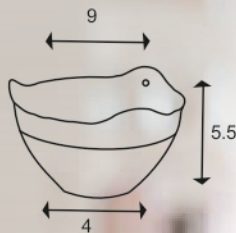

MODEL **HANGING FLORA BASKET**

TECHNICAL DESCRIPTION IN INCHES

SIZE	TOP DIA	BOTTOM DIA	HEIGHT
9	9	4	5.5

AVAILABLE COLORS

DIMENSIONS

APPLICATION & ADVANTAGES

Keeping in mind, Gamlas are innovated with vibrant designs & colours to matches any decor to showoff your plants anywhere on porch, deck, garden or in your home, office, business area, etc.