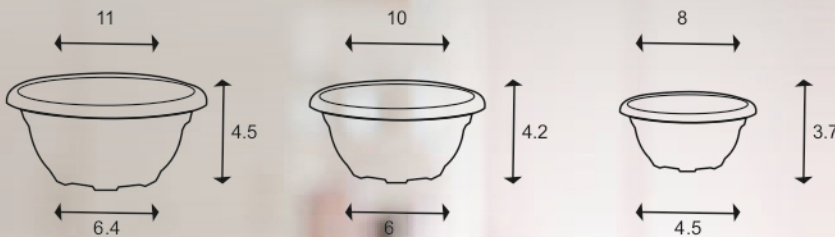

MODEL **HANGING KARISHMA BASKET**

TECHNICAL DESCRIPTION IN INCHES

SIZE	TOP DIA	BOTTOM DIA	HEIGHT
8	8	4.5	3.7
10	10	6	4.2
11	11	6.4	4.5

AVAILABLE COLORS

DIMENSIONS

APPLICATION & ADVANTAGES

Keeping in mind, Gamlas are innovated with vibrant designs & colours to matches any decor to showoff your plants anywhere on porch, deck, garden or in your home, office, business area, etc.