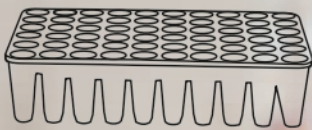

MODEL

SEEDLING TRAY

TECHNICAL DESCRIPTION IN INCHES

SIZE		
98 HOLES		
50 HOLES		

AVAILABLE COLORS

DIMENSIONS

98 HOLES

50 HOLES