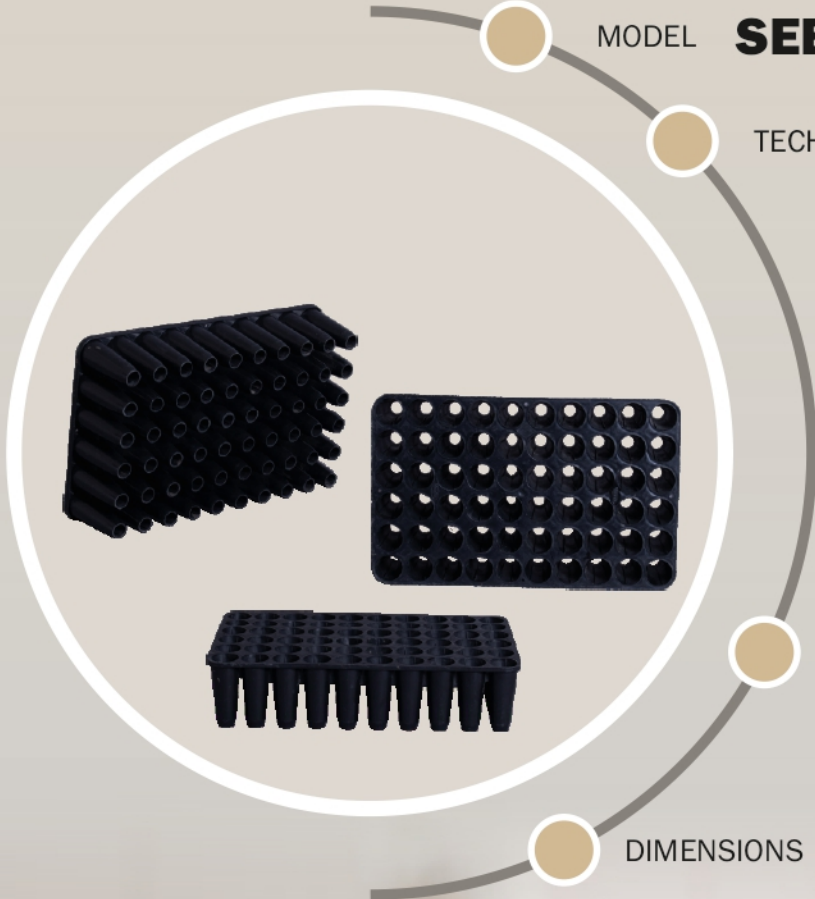

MODEL

SEEDLING TRAY

TECHNICAL DESCRIPTION IN INCHES

SIZE		
98 HOLES		
50 HOLES		

AVAILABLE COLORS

DIMENSIONS

98 HOLES

50 HOLES

APPLICATION & ADVANTAGES

Keeping in mind, Gamlas are innovated with vibrant designs & colours to matches any decor to showoff your plants anywhere on porch, deck, garden or in your home, office, business area, etc.

Gamlas allows you to grow whatever you want - flowers, fruits, herbs, medicinal plants, etc. to make your area more greener, healthier and livelier.

CUSTOMIZATION

Any model can be develop as per customer's specifications in the term of size, shape and colour for quantum orders.