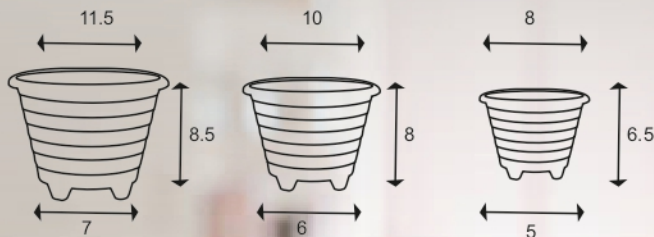

APPLICATION & ADVANTAGES

Keeping in mind, Gamlas are innovated with vibrant designs & colours to matches any decor to showoff your plants anywhere on porch, deck, garden or in your home, office, business area, etc.

Gamlas allows you to grow whatever you want - flowers, fruits, herbs, medicinal plants, etc, to make your area more greener, healthier and livelier.

CUSTOMIZATION

Any model can be develop as per customer's specifications in the term of size, shape and colour for quantum orders.