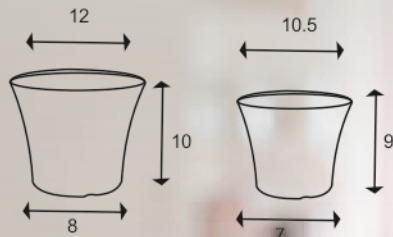

MODEL **SUNSHINE POT**

TECHNICAL DESCRIPTION IN INCHES

SIZE	TOP DIA	BOTTOM DIA	HEIGHT
10	10.5	7	9
12	12	8	10

AVAILABLE COLORS

DIMENSIONS

APPLICATION & ADVANTAGES

Keeping in mind, Gamlas are innovated with vibrant designs & colours to matches any decor to showoff your plants anywhere on porch, deck, garden or in your home, office, business area, etc.