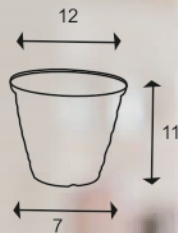

MODEL **STAR POT**

TECHNICAL DESCRIPTION IN INCHES

SIZE	TOP DIA	BOTTOM DIA	HEIGHT
12	12	7	11

AVAILABLE COLORS

DIMENSIONS

APPLICATION & ADVANTAGES

Keeping in mind, Gamlas are innovated with vibrant designs & colours to matches any decor to showoff your plants anywhere on porch, deck, garden or in your home, office, business area, etc.