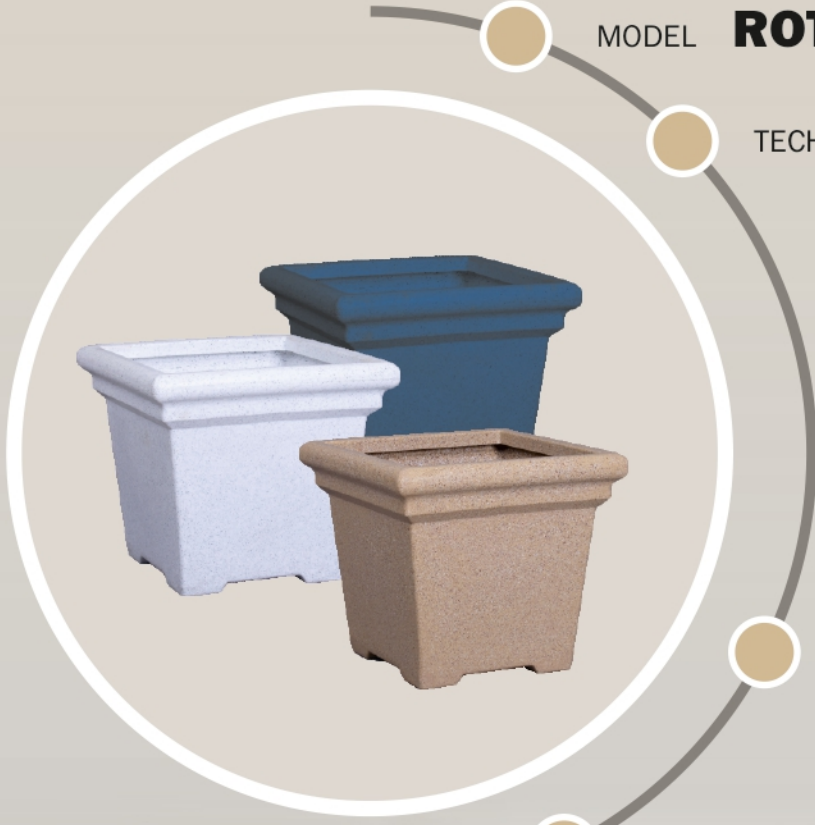

MODEL **ROTO DINO POT**

TECHNICAL DESCRIPTION IN INCHES

SIZE	TOP DIA	BOTTOM DIA	HEIGHT
20X18	20	13.5	18
24X22	24	17	22

AVAILABLE COLORS

DIMENSIONS

APPLICATION & ADVANTAGES

Keeping in mind, Gamlas are innovated with vibrant designs & colours to match any decor to show off your plants anywhere on porch, deck, garden or in your home, office, business area, etc.

Gamlas allows you to grow whatever you want - flowers, fruits, herbs, medicinal plants, etc. to make your area more greener, healthier and livelier.

CUSTOMIZATION

Any model can be developed as per customer's specifications in the term of size, shape and colour for quantum orders.