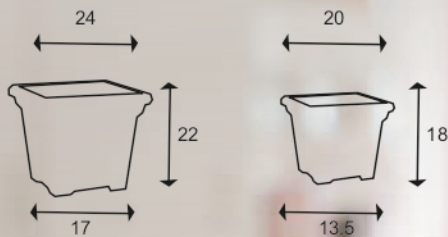

MODEL **ROTO DINO POT**

TECHNICAL DESCRIPTION IN INCHES

SIZE	TOP DIA	BOTTOM DIA	HEIGHT
20X18	20	13.5	18
24X22	24	17	22

AVAILABLE COLORS

DIMENSIONS

APPLICATION & ADVANTAGES

Keeping in mind, Gamlas are innovated with vibrant designs & colours to match any decor to show off your plants anywhere on porch, deck, garden or in your home, office, business area, etc.