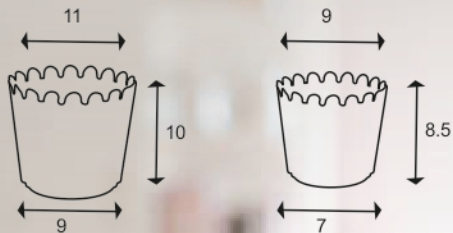

MODEL **SLOFY POT**

TECHNICAL DESCRIPTION IN INCHES

SIZE	TOP DIA	BOTTOM DIA	HEIGHT
11	9	7	8.5
13	11	9	10

AVAILABLE COLORS

DIMENSIONS

APPLICATION & ADVANTAGES

Keeping in mind, Gamlas are innovated with vibrant designs & colours to matches any decor to showoff your plants anywhere on porch, deck, garden or in your home, office, business area, etc.