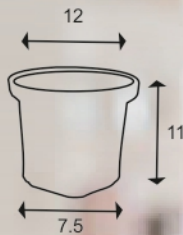

MODEL **NOVA POT**

TECHNICAL DESCRIPTION IN INCHES

SIZE	TOP DIA	BOTTOM DIA	HEIGHT
12	12	7.5	11

AVAILABLE COLORS

DIMENSIONS

APPLICATION & ADVANTAGES

Keeping in mind, Gamlas are innovated with vibrant designs & colours to matches any decor to showoff your plants anywhere on porch, deck, garden or in your home, office, business area, etc.