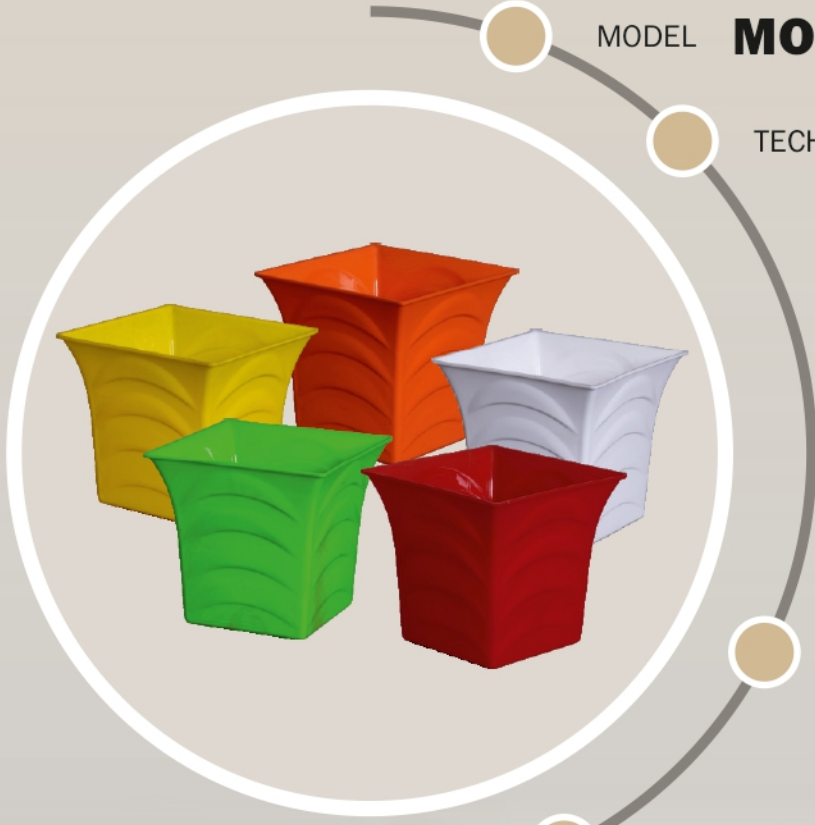

MODEL **MOON POT**

TECHNICAL DESCRIPTION IN INCHES

SIZE	TOP DIA	BOTTOM DIA	HEIGHT
4	4	3	4
6	6	4.5	5
8	8	5.5	8
10	10	7	8.5
12	12	8	10

AVAILABLE COLORS

DIMENSIONS

APPLICATION & ADVANTAGES

Keeping in mind, Gamlas are innovated with vibrant designs & colours to matches any decor to showoff your plants anywhere on porch, deck, garden or in your home, office, business area, etc.

Gamlas allows you to grow whatever you want - flowers, fruits, herbs, medicinal plants, etc, to make your area more greener, healthier and livelier.

CUSTOMIZATION

Any model can be develop as per customer's specifications in the term of size, shape and colour for quantum orders.