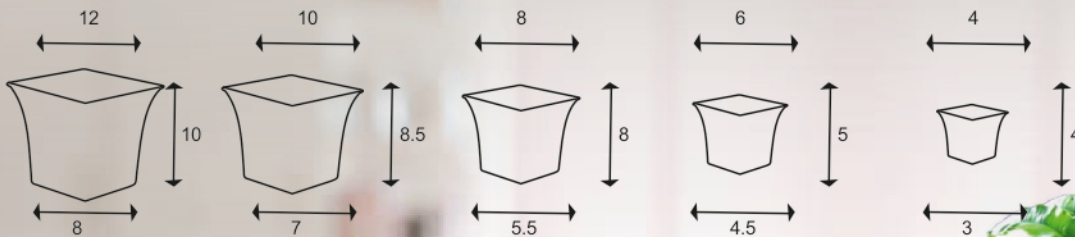

MODEL **MOON POT**

TECHNICAL DESCRIPTION IN INCHES

SIZE	TOP DIA	BOTTOM DIA	HEIGHT
4	4	3	4
6	6	4.5	5
8	8	5.5	8
10	10	7	8.5
12	12	8	10

AVAILABLE COLORS

DIMENSIONS

APPLICATION & ADVANTAGES

Keeping in mind, Gamlas are innovated with vibrant designs & colours to matches any decor to showoff your plants anywhere on porch, deck, garden or in your home, office, business area, etc.

Gamlas allows you to grow whatever you want - flowers, fruits, herbs, medicinal plants, etc, to make your area more greener, healthier and livelier.

CUSTOMIZATION

Any model can be develop as per customer's specifications in the term of size, shape and colour for quantum orders.