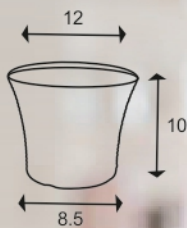

MODEL **HALIX POT**

TECHNICAL DESCRIPTION IN INCHES

SIZE	TOP DIA	BOTTOM DIA	HEIGHT
12	12	8.5	10

AVAILABLE COLORS

DIMENSIONS

APPLICATION & ADVANTAGES

Keeping in mind, Gamlas are innovated with vibrant designs & colours to matches any decor to showoff your plants anywhere on porch, deck, garden or in your home, office, business area, etc.