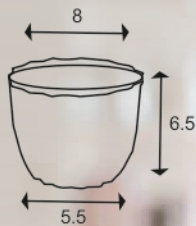

MODEL **FLORA POT**

TECHNICAL DESCRIPTION IN INCHES

SIZE	TOP DIA	BOTTOM DIA	HEIGHT
8	8	5.5	6.5

AVAILABLE COLORS

DIMENSIONS

APPLICATION & ADVANTAGES

Keeping in mind, Gamlas are innovated with vibrant designs & colours to match any decor to show off your plants anywhere on porch, deck, garden or in your home, office, business area, etc.