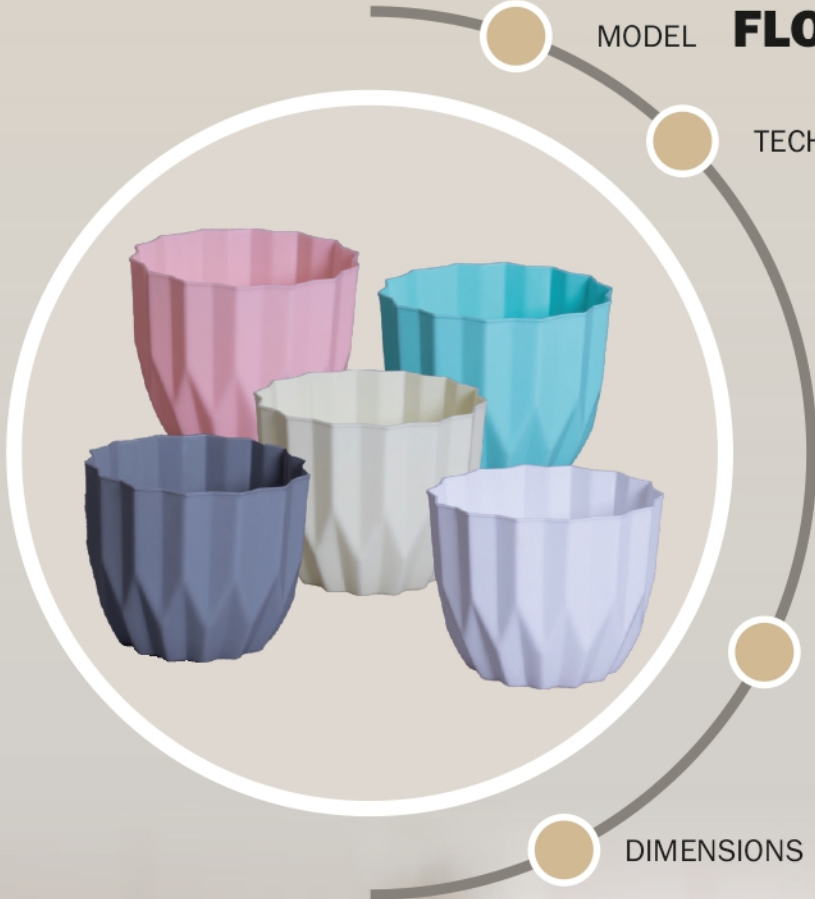

MODEL **FLORA POT**

TECHNICAL DESCRIPTION IN INCHES

SIZE	TOP DIA	BOTTOM DIA	HEIGHT
8	8	5.5	6.5

AVAILABLE COLORS

DIMENSIONS

APPLICATION & ADVANTAGES

Keeping in mind, Gamlas are innovated with vibrant designs & colours to match any decor to show off your plants anywhere on porch, deck, garden or in your home, office, business area, etc.

Gamlas allows you to grow whatever you want - flowers, fruits, herbs, medicinal plants, etc. to make your area more greener, healthier and livelier.

CUSTOMIZATION

Any model can be developed as per customer's specifications in the term of size, shape and colour for quantum orders.