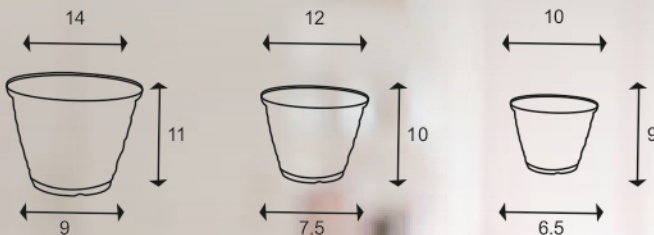

MODEL **EURO POT**

TECHNICAL DESCRIPTION IN INCHES

SIZE	TOP DIA	BOTTOM DIA	HEIGHT
10	10	6.5	9
12	12	7.5	10
14	14	9	11

AVAILABLE COLORS

DIMENSIONS

APPLICATION & ADVANTAGES

Keeping in mind, Gamlas are innovated with vibrant designs & colours to matches any decor to showoff your plants anywhere on porch, deck, garden or in your home, office, business area, etc.