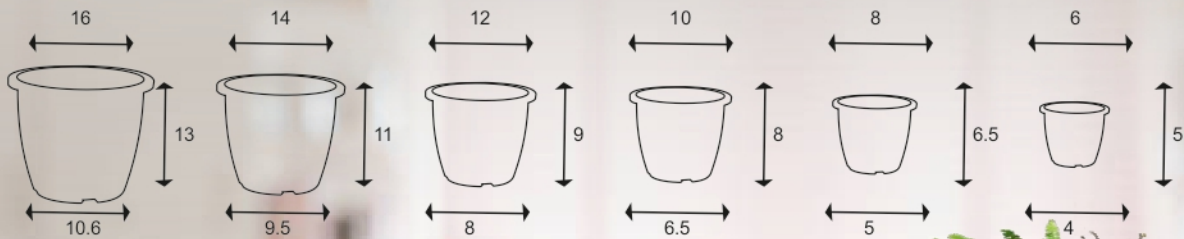

MODEL **DURA POT**

TECHNICAL DESCRIPTION IN INCHES

SIZE	TOP DIA	BOTTOM DIA	HEIGHT
6	6	4	5
8	8	5	6.5
10	10	6.5	8
12	12	8	9
14	14	9.5	11
16	16	10.6	13

AVAILABLE COLORS

DIMENSIONS

APPLICATION & ADVANTAGES

Keeping in mind, Gamlas are innovated with vibrant designs & colours to matches any decor to showoff your plants anywhere on porch, deck, garden or in your home, office, business area, etc.

Gamlas allows you to grow whatever you want - flowers, fruits, herbs, medicinal plants, etc. to make your area more greener, healthier and livelier.

CUSTOMIZATION

Any model can be develop as per customer's specifications in the term of size, shape and colour for quantum orders.