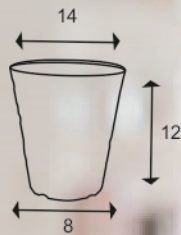

MODEL **CENTURY POT**

TECHNICAL DESCRIPTION IN INCHES

SIZE	TOP DIA	BOTTOM DIA	HEIGHT
14	14	8	12

AVAILABLE COLORS

DIMENSIONS

APPLICATION & ADVANTAGES

Keeping in mind, Gamlas are innovated with vibrant designs & colours to matches any decor to showoff your plants anywhere on porch, deck, garden or in your home, office, business area, etc.