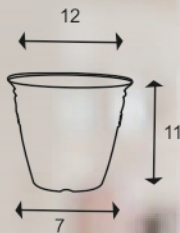

MODEL **ARIES POT**

TECHNICAL DESCRIPTION IN INCHES

SIZE	TOP DIA	BOTTOM DIA	HEIGHT
12	12	7	11

AVAILABLE COLORS

DIMENSIONS

APPLICATION & ADVANTAGES

Keeping in mind, Gamlas are innovated with vibrant designs & colours to matches any decor to showoff your plants anywhere on porch, deck, garden or in your home, office, business area, etc.