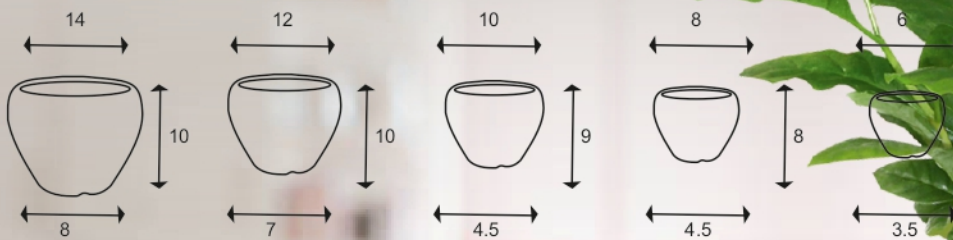

MODEL **APPLE POT**

TECHNICAL DESCRIPTION IN INCHES

SIZE	TOP DIA	BOTTOM DIA	HEIGHT
6	6	3.5	6
8	8	4.5	8
10	10	4.5	9
12	12	7	10
14	14	8	10

AVAILABLE COLORS

DIMENSIONS

APPLICATION & ADVANTAGES

Keeping in mind, Gamlas are innovated with vibrant designs & colours to matches any decor to showoff your plants anywhere on porch, deck, garden or in your home, office, business area, etc.

Gamlas allows you to grow whatever you want - flowers, fruits, herbs, medicinal plants, etc. to make your area more greener, healthier and livelier.

CUSTOMIZATION

Any model can be develop as per customer's specifications in the term of size, shape and colour for quantum orders.