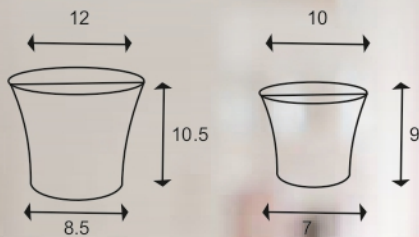

MODEL **ALEXA POT**

TECHNICAL DESCRIPTION IN INCHES

SIZE	TOP DIA	BOTTOM DIA	HEIGHT
10	10	7	9
12	12	8.5	10.5

AVAILABLE COLORS

DIMENSIONS

APPLICATION & ADVANTAGES

Keeping in mind, Gamlas are innovated with vibrant designs & colours to matches any decor to showoff your plants anywhere on porch, deck, garden or in your home, office, business area, etc.