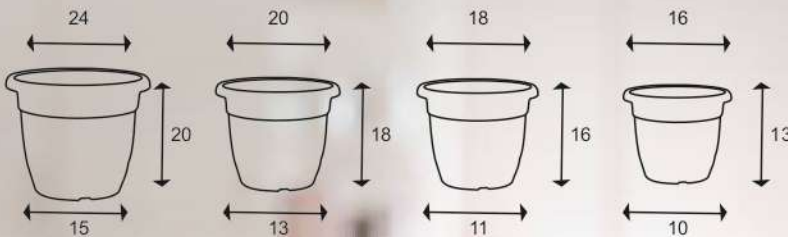

MODEL **FANCY GREEN PLANTER**

TECHNICAL DESCRIPTION IN INCHES

SIZE	TOP DIA	BOTTOM DIA	HEIGHT
16	16	10	13
18	18	11	16
20	20	13	18
24	24	15	20

AVAILABLE COLORS

DIMENSIONS

APPLICATION & ADVANTAGES

Keeping in mind, Gamlas are innovated with vibrant designs & colours to match any decor to show off your plants anywhere on porch, deck, garden or in your home, office, business area, etc.

MODEL **FANCY GREEN PLANTER**

TECHNICAL DESCRIPTION IN INCHES

SIZE	TOP DIA	BOTTOM DIA	HEIGHT
4	4	2.5	3.5
6	6	3.5	4.5
8	8	4.5	6.3
10	10	5	8.0
12	12	6.5	9.3
14	14	7.8	11.5

AVAILABLE COLORS

DIMENSIONS

APPLICATION & ADVANTAGES