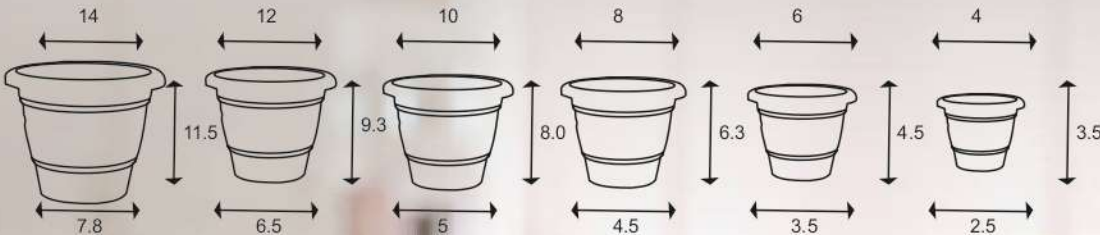

MODEL **FANCY GREEN PLANTER**

TECHNICAL DESCRIPTION IN INCHES

SIZE	TOP DIA	BOTTOM DIA	HEIGHT
16	16	10	13
18	18	11	16
20	20	13	18
24	24	15	20

AVAILABLE COLORS

DIMENSIONS

APPLICATION & ADVANTAGES

Keeping in mind, Gamlas are innovated with vibrant designs & colours to match any decor to show off your plants anywhere on porch, deck, garden or in your home, office, business area, etc.

MODEL **FANCY GREEN PLANTER**

TECHNICAL DESCRIPTION IN INCHES

SIZE	TOP DIA	BOTTOM DIA	HEIGHT
4	4	2.5	3.5
6	6	3.5	4.5
8	8	4.5	6.3
10	10	5	8.0
12	12	6.5	9.3
14	14	7.8	11.5

AVAILABLE COLORS

DIMENSIONS

APPLICATION & ADVANTAGES