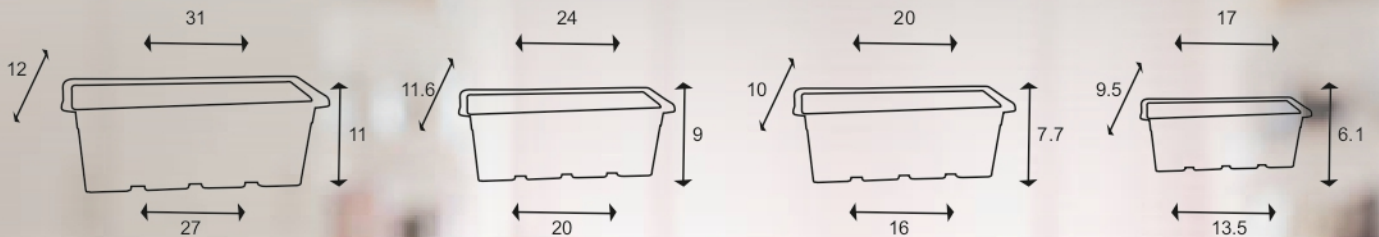

# WINDOW PLANTER

TECHNICAL DESCRIPTION IN INCHES

SIZE	TOP DIA	BOTTOM DIA	HEIGHT
17	17X9.5	13.5X5.5	6.1
20	20X10	16X5.5	7.7
24	24X11.6	20X7	9
31	31X12	27X8	11

AVAILABLE COLORS

DIMENSIONS